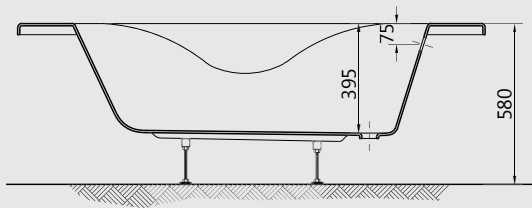

# TRANSAT

The new bathtub Transat is designed with elegant curves to give you sort of relaxation.

It is available in 150 X 100 cm  
This model is available in left-hand and right-hand versions

## LIDO

شمال

Available in whirlpool systems

یتوفر کماچ

G 8753 Lido 120x120 cm

لیدو ۱۲۰x۱۲۰ سم

G 8751 Niagra Plus 120 cm side Panel

جانب لبانیو لیدو ۱۲۰ سم