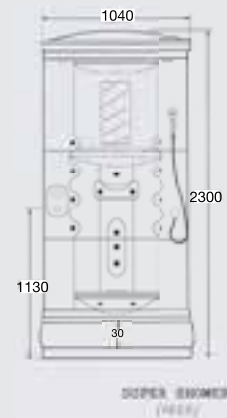

SUPER SHOWER (1000)