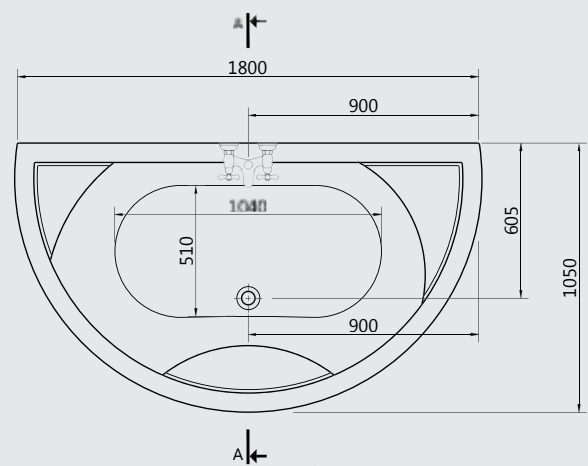

# RELAX PLUS

Our Relax Plus™ bathing tub has double the bathing area of most rectangular tubs. Our unique design incorporates modern aesthetics as well as an extra large bathing well for the ultimate in luxurious bathing. Yet, this corner tub will fit conveniently in most any installation due to the standard 150 x 150cm outside dimension.