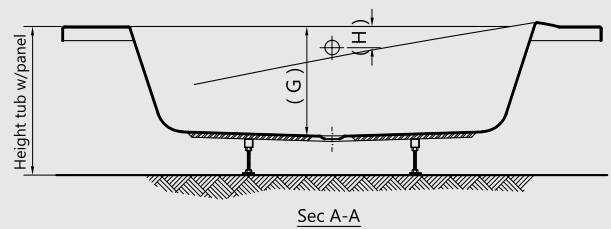

STREAM

Code	Description	(A)	(B)	(C)	(D)	(E)	(F)	(I)	(G)	(H)	Height tub w/panel
G 8813	STREAM 1400X1400	1400	1400	1040	410	812	812	1000	455	75	590
GA 729	STREAM 1350X1350	1350	1350	1060	480	802	802	970	385	75	590
GA 728	STREAM 1300X1300	1300	1300	1060	540	780	780	940	385	75	590
G 8844	STREAM 1250X1250	1250	1250	1000	510	755	755	910	385	75	550
G 8802	STREAM 1200X1200	1200	1200	870	390	655	655	880	455	75	550
G 8898	STREAM 1150X1150	1150	1150	910	410	665	665	850	385	75	550