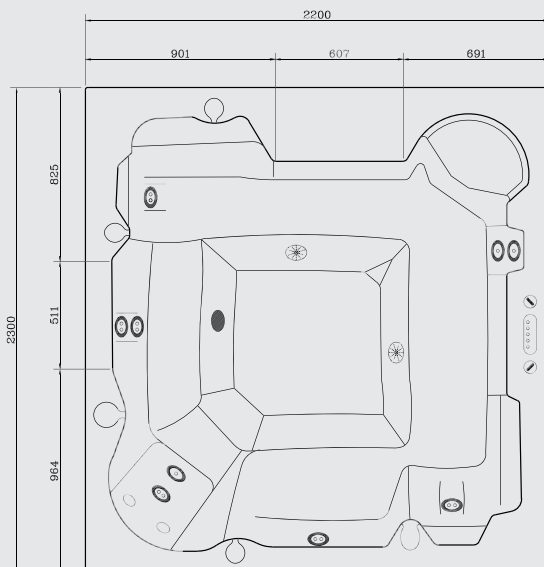

Spa Features

- Seating capacity : 5 adults
- Dimensions : 190 x 213 x 82(h) cm
- Water capacity: 236.8 gallons / 1076.6 litres
- Weight : 170kg dry / 1600kg filled (est.)
- Light : included
- Number of air jets : 16 jets
- Number of water jets : 16 (8 fixed - 8 Revolutionary)
- Control unit : electronic
- Timer : included
- Hydro massage pump : 1150 W, 230V, 1.54Hp
- Air blower 1200 W, 230V, 1.61Hp
- Filter system : included (with: filter pump, 190W, 230V, skimer)
- Manual air control : 2 buttons included
- Electronic touch pad : included
- Water level sensor : included
- Heat element : included
- Discharge : 2 valves included