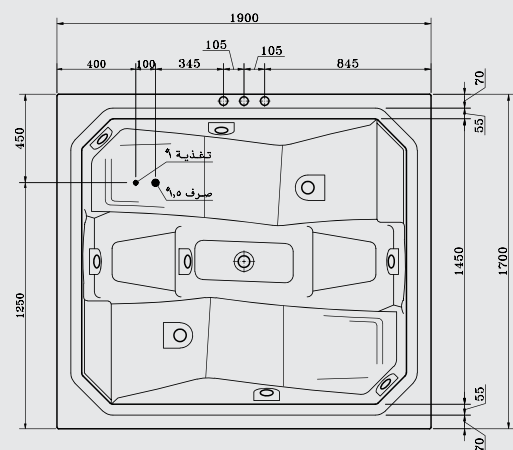

Mini Spa Features

- Seating capacity : 4 adults
- Dimensions : 190 x 170 x 82(h) cm
- Water capacity: 132 gallons / 600 litres
- Weight : 45kg dry / 845kg filled (est.)
- Light : option
- Number of water jets : 10 (5 fixed - 5Revolutionary)
- Control unit : manual
- Hydro massage pump : 1200w / 230v / 1.61Hp
- Manual air control : 2 buttons included
- Discharge : 2 valves included

Plan