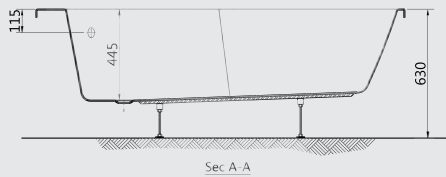

DAHLIA

شمال

- GA723 180x90 right سم يمين ٩٠x١٨٠
- GA733 180x90 right panel جانب داليا ٩٠x١٨٠ سم يمين
- GA724 180x90 left سم شمال ٩٠x١٨٠
- GA734 180x90 left panel جانب داليا ٩٠x١٨٠ سم شمال

Left

Right