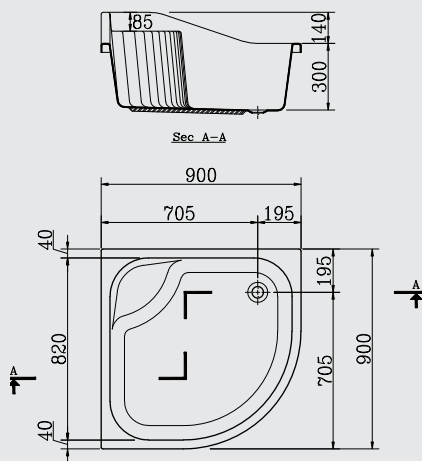

SHOWER TRAYS

Round Tray

GA707 Round Tray 90X90X30 w.seat w.panel

حمام قدم كورنر ٩٠×٩٠×٣٠ بالكروسي بالجانب ارتفاع ٤٥ سم من الامام

SHOWER TRAYS

G 8414 Square shower tray 90 x 90 w/Panel
حمام قدم مربع بالجانب (٩٠ X ٩٠ X ١٧) سم

G 8415 Square shower tray 80 x 80 w/Panel
حمام قدم مربع بالجانب (٨٠ X ٨٠ X ١٧) سم

GA 359 Square shower tray 70 x 70 w/Panel
حمام قدم مربع بالجانب (٧٠ X ٧٠ X ١٧) سم