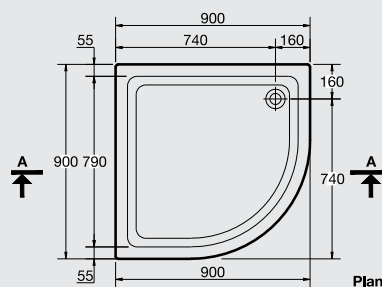

SHOWER TRAYS

- **GA 472** Rectangular Tray with panel (150 x 80 x 17)cm.
  حمام قدم مستطيل بالجانب (١٧ X ٨٠ X ١٥٠) سم
- **G 8829** Rectangular Tray with panel (120 x 80 x 17)cm.
  حمام قدم مستطيل بالجانب (١٧ X ٨٠ X ١٢٠) سم
- **GA 442** Rectangular Tray with panel (120 x 70 x 17)cm.
  حمام قدم مستطيل بالجانب (١٧ X ٧٠ X ١٢٠) سم
- **GA 466** Rectangular Tray with panel (100 x 80 x 17)cm.
  حمام قدم مستطيل بالجانب (١٧ X ٨٠ X ١٠٠) سم
- **GA 441** Rectangular Tray with panel (100 x 70 x 17)cm.
  حمام قدم مستطيل بالجانب (١٧ X ٧٠ X ١٠٠) سم

Code	Description	Shape	(A)	(B)	(C)	(D)	(E)	(F)	(G)	(O)
GA720	SHOWER TRAY WITH PANEL 1500 X 800	Rectangle	1500	800	1340	640	170	170	170	85
G8829	SHOWER TRAY WITH PANEL 1200 X 800	Rectangle	1200	800	1040	640	170	170	170	85
GA442	SHOWER TRAY WITH PANEL 1200 X 700	Rectangle	1200	700	1040	540	170	170	170	85
GA466	SHOWER TRAY WITH PANEL 1000 X 800	Rectangle	1000	800	840	640	170	170	170	85
GA441	SHOWER TRAY WITH PANEL 1000 X 700	Rectangle	1000	700	840	540	170	170	170	85

SHOWER TRAYS

- **G 8683** Corner round shower tray (90 x 90)cm.
  حمام قدم زاوية (٩٠ X ٩٠) سم
- **G 8685** Corner round shower tray (80 x 80)cm.
  حمام قدم زاوية (٨٠ X ٨٠) سم

Plan