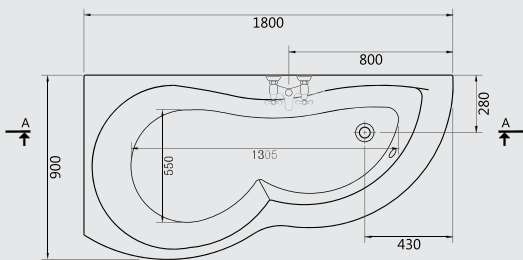

DAHLIA

شمال

- GA723 180x90 right سم يمين ٩٠x١٨٠
- GA733 180x90 right panel جانب داليا ٩٠x١٨٠ سم يمين
- GA724 180x90 left سم شمال ٩٠x١٨٠
- GA734 180x90 left panel جانب داليا ٩٠x١٨٠ سم شمال

Left

Right