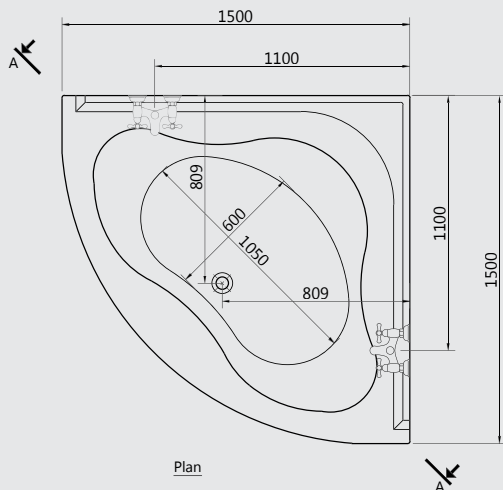

RELAX PLUS

Available in whirlpool systems

يتوفر كمساج

G 8611 Relax Plus 150 x 150 cm ريلاكس بلس ١٥٠x١٥٠ سم

G 8676 Relax Plus 150 cm side Panel جانب لبانيو ريلاكس بلس ١٥٠ سم

Plan

CLEO

Available in whirlpool systems with or without handle

يتوفر كمساج و المتقبض إختياري

G 8768 Cleo 150 x 150 cm كليو ١٥٠x١٥٠ سم

GA 568 Cleo 150 cm side Panel جانب لبانيو كليو ١٥٠ سم