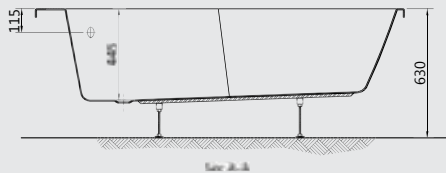

DAHLIA

شمال

- GA723 180x90 right سم يمين ٩٠x١٨٠
- GA733 180x90 right panel جانب داليا ٩٠x١٨٠ سم يمين
- GA724 180x90 left سم شمال ٩٠x١٨٠
- GA734 180x90 left panel جانب داليا ٩٠x١٨٠ سم شمال

Left

Right