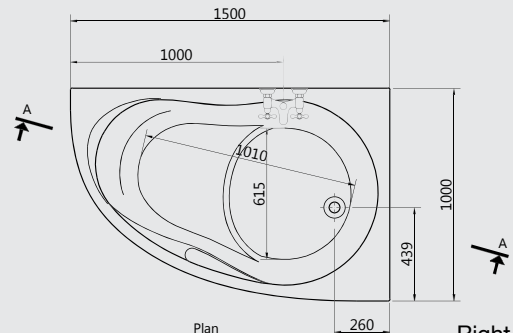

PLAN

شمال

Available in whirlpool systems

G 8849 Plan right 170x110 cm

يتوفر كمشاچ

بلان يمين 110x170 سم

G 8848 Plan left 170x110 cm

بلان شمال 110x170 سم

G 8854 Plan 170x110 cm right or left side Panel

جانب لباتينو بلان يمين أو شمال 110x170 سم

Left

Right

TRANSAT

GA725 150x100 right

يمين 100x150

GA735 150x100 right panel

جانب يمين 100x150

GA726 150x100 left

شمال 100x150

GA736 150x100 left panel

جانب شمال 100x150

Left

Right