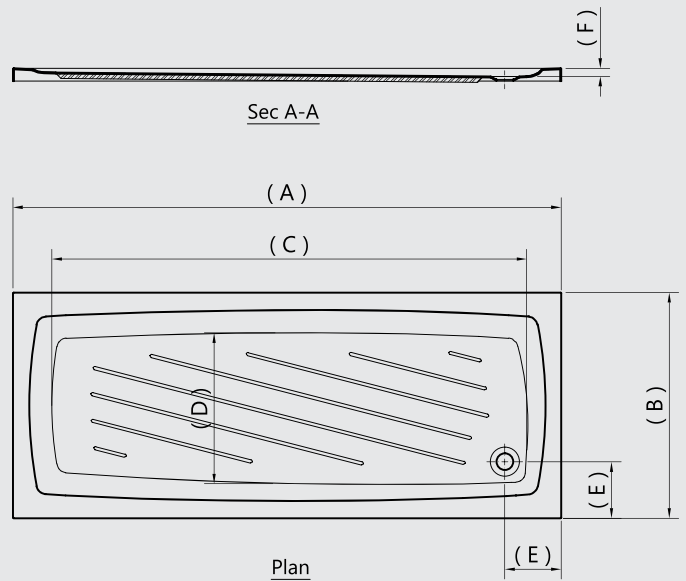

Code	Description	Shape	(A)	(B)	(C)	(D)	(E)	(F)
GA 706	New Ultra Tray 1700X700	Rectangle	1700	700	1470	470	175	25
GA 705	New Ultra Tray 1500X700	Rectangle	1500	700	1270	470	175	25
GA 704	New Ultra Tray 1200X800	Rectangle	1200	800	975	570	175	25
GA 703	New Ultra Tray 1200X700	Rectangle	1200	700	975	470	175	25
GA 702	New Ultra Tray 1000X700	Rectangle	1000	700	775	470	175	25
GA 701	New Ultra Tray 900X900	Squared	900	900	675	675	175	25
GA 700	New Ultra Tray 800X800	Squared	800	800	575	575	175	25
GA 699	New Ultra Tray 700X700	Squared	700	700	475	475	175	25