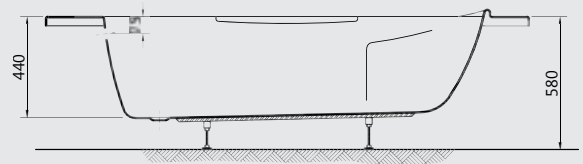

## CREDO

Ideal Standard provides a variety of tub sizes to meet most installation needs. Our Credo™ corner bathing tub features a design-integrated seat with extra depth as well as a generous bathing area, but will fit neatly into a 130, 135, 140 cm corner area.

## CLEO

Available in whirlpool systems with or without handle

يتوفر كمساج و المتقبض إختياري

G 8768 Cleo 150 x 150 cm كليو ١٥٠x١٥٠ سم

GA 568 Cleo 150 cm side Panel جانب لبانيو كليو ١٥٠ سم

Sec A-A

Plan