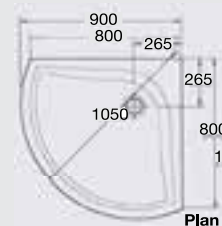

SUPER SHOWER 2000/2500

G 9297 Super Shower 2000 right سوبر شاور ۲۰۰۰ یمن

GA 386 Super Shower 2000 left سوبر شاور ۲۰۰۰ شمال

Note: available in right or left version يتوفر بانينو مساج يمين او شمال

Showering Environment

- 3 Shower modes
- 8 Body jets
- Fixed overhead & handspray
- Whirlpool system (optional for Super 2500)
- 2 Neck and 3 back jets
- Thermostatic control & multi way Diverter
- Corner seat & Mirror

Right

SUPER SHOWER 1000

G 9294 Super Shower 1000 سوبر شاور ۱۰۰۰

Showering Environment

- 3 Shower modes
- 8 Body jets
- Fixed overhead & handspray
- Built-in lightening
- 2 Neck and 3 back jets
- 2 Foot jets
- Thermostatic control Mixer & multi way Diverter
- Corner seat
- Mirror

SUPER SHOWER (1000)

Plan