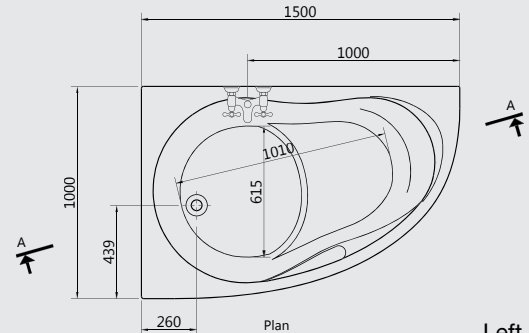

Sec A-A

Left