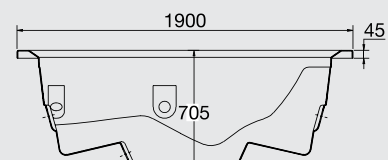

SPA

G9274 Spa 213x190x82 cm سببا ۸۲ x ۱۹۰ x ۲۱۳ سم

Spa Features

- Seating capacity : 5 adults
- Dimensions : 190 x 213 x 82(h) cm
- Water capacity: 236.8 gallons / 1076.6 litres
- Weight : 170kg dry / 1600kg filled (est.)
- Light : included
- Number of air jets : 16 jets
- Number of water jets : 16 (8 fixed - 8 Revolutionary)
- Control unit : electronic
- Timer : included
- Hydro massage pump : 1150 W, 230V, 1.54Hp
- Air blower 1200 W, 230V, 1.61Hp
- Filter system : included (with: filter pump, 190W, 230V, skimer)
- Manual air control : 2 buttons included
- Electronic touch pad : included
- Water level sensor : included
- Heat element : included
- Discharge : 2 valves included

MINI SPA

G 9286 Mini Spa 190x170x82 cm ميني سببا ۸۲x۱۷۰x۱۹۰ سم

Mini Spa Features

- Seating capacity : 4 adults
- Dimensions : 190 x 170 x 82(h) cm
- Water capacity: 132 gallons / 600 litres
- Weight : 45kg dry / 845kg filled (est.)
- Light : option
- Number of water jets : 10 (5 fixed - 5Revolutionary)
- Control unit : manual
- Hydro massage pump : 1200w / 230v / 1.61Hp
- Manual air control : 2 buttons included
- Discharge : 2 valves included

Sec A-A