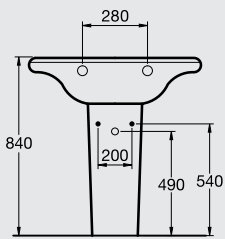

DIAGONAL

دياجونال

T 0848
Lavatory 68cm
حوض ٦٨ سم

T 4043
Floor pedestal
عامود حوض

T 0848
Lavatory 68cm
حوض ٦٨ سم

T 4046
Wall pedestal
عامود حوض معلق