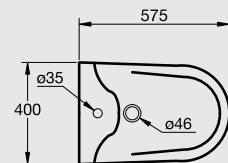

DIAGONAL

دياجونال

T 3445

Bowl P w/out douche
مرحاض صرف P بدون دوش

T 3446

Bowl S w/out douche
مرحاض صرف S بدون دوش

T 3455

Bowl P w/douche
مرحاض صرف P بالدوش

T 3456

Bowl S w/douche
مرحاض صرف S بالدوش

G 4034

Tank & trim   خزان بالعدة

G 6276

Seat & cover   سيديلي بلاستيك

G 3076

Bowl P/S back to wall w/out douche
مرحاض صرف P/S ميني بدون دوش

G 3086

Bowl P/S back to wall w/douche
مرحاض صرف P/S ميني بالدوش

G 6276

Seat & cover   سيديلي بلاستيك

G 900701

White connection bend From P to S
جلبة لتحويل الصرف من P الي S

T 5043

Bidet w/out douche
بيديه خرم واحد بدون دوش