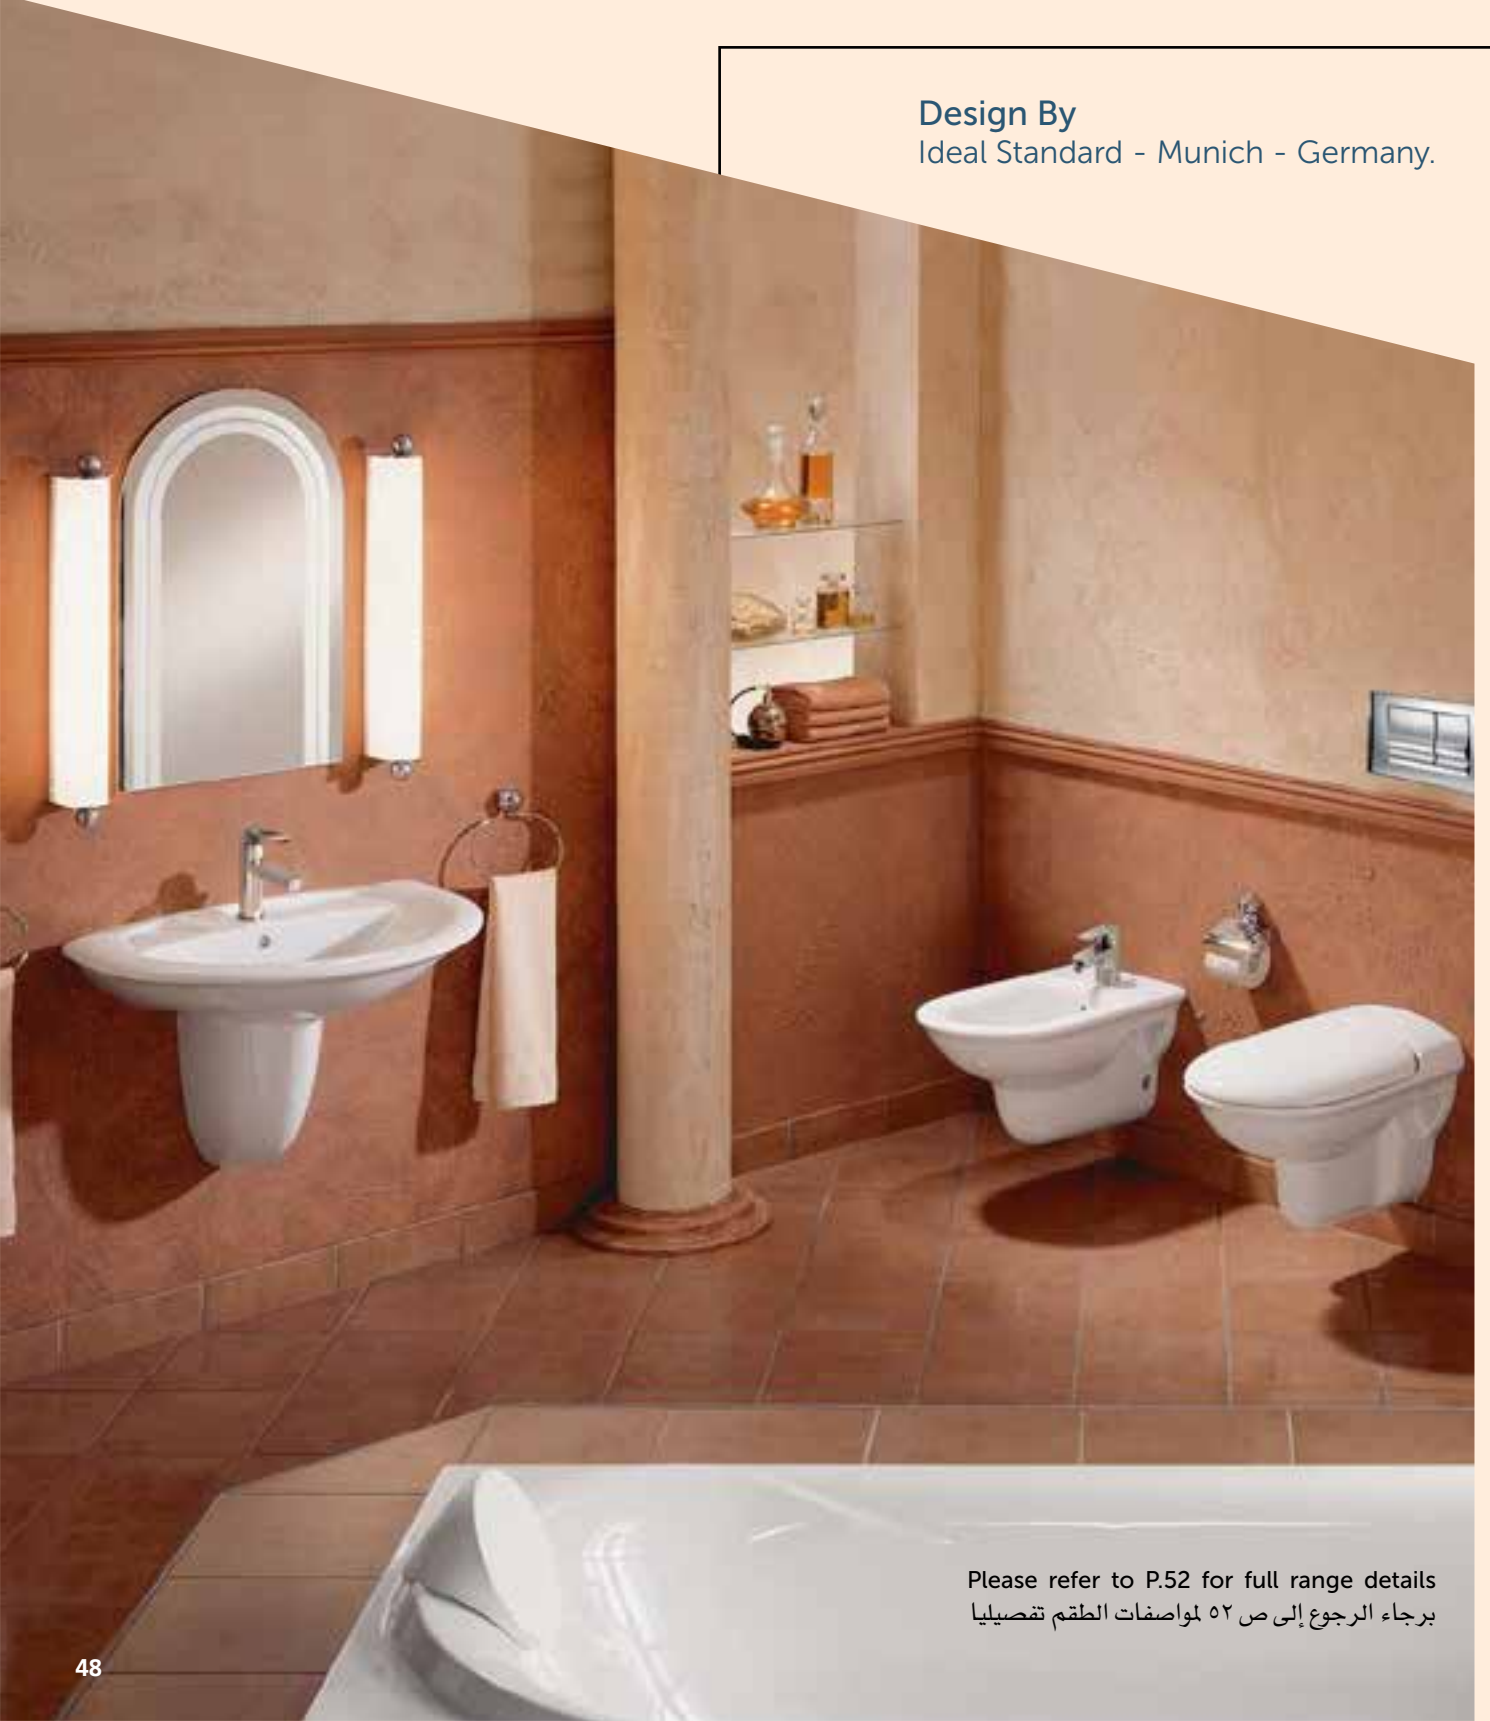

MANTA

Our Manta™ collection offers a unique combination of classic and modern European styling. The gracefulness of the smooth and modern curves are accentuated by the use of classic lines and angles. The design emphasis goes beyond aesthetic quality by incorporating geometry that is both easy to clean and comfortable to use. The angular aspect of the design prevents water from escaping the wet areas and the broad curves provide comfort and ease of cleaning. At Ideal Standard, we know what you have come to expect in design, quality, and product value.

Design By
Ideal Standard - Munich - Germany.

Please refer to P.52 for full range details
برجاء الرجوع إلى ص ٥٢ لمواصفات الطقم تفصيليا