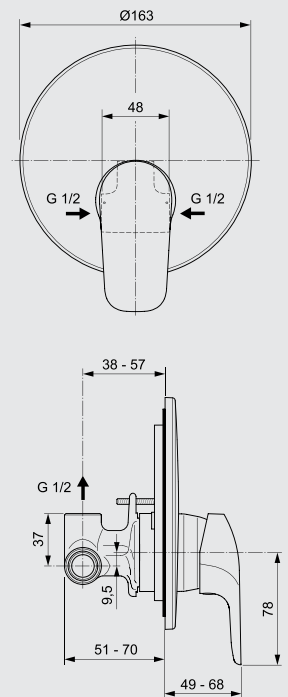

A6757AA

Shower built-in mixer

خلاط دفن بدون محول

CERAFIT

Our Cerafit™ collection is designed to offer you a durable and problem-free fitting at very competitive prices. In addition to lifelong, problem-free use, we have also designed a wider handle to make manipulation easier. This line also features our ceramic-disk cartridges, originally developed, engineered, and manufactured by Ideal standard Germany.