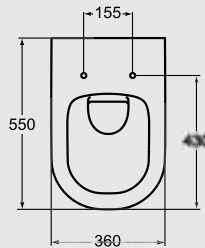

G 4991
Wall-mounted Bowl with douche
مرحاض معلق بالدوش

J 5014
Bidet without douche
بيدية بدون دوش

G 4910
Bidet with douche
بيدية بالدوش