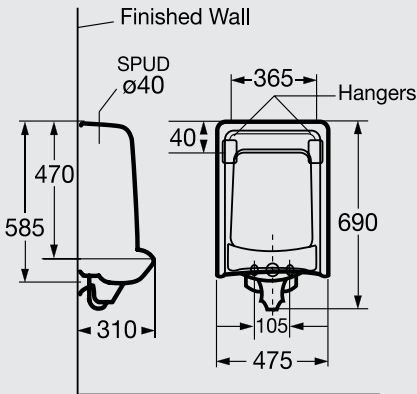

G 4022
Washbrook urinal w/out douche back inlet
مبولة كبيرة بدون دوش تغذية خلفية

G 4033
Mini washbrook urinal w/douche back inlet
مبولة صغيرة بالدوش تغذية خلفية

G 4030
Mini washbrook urinal w/out douche
مبولة صغيرة بدون دوش