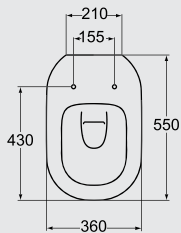

G 4986
Bowl P/S with douche
مرحاض صرف P/S ميني بالدوش

G 900701
White connecting bend from P to S
جلبية لتحويل الصرف من P to S

J 5019
Wall-mounted Bowl without douche
مرحاض معلق بدون دوش