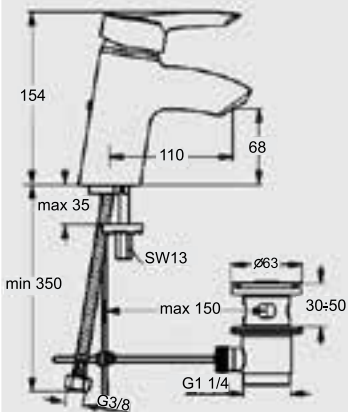

NEW CERAFLEX

Designed by Artefakt and meticulously manufactured in our European factory, Our new Ceraflex® range of fittings shows our expertise at work. Combining innovative technologies with smart new designs, these highly reliable solutions will enable users to save money over the years to come. With its simple yet modern lines, Ceraflex® is designed to complement any bathroom or kitchen.