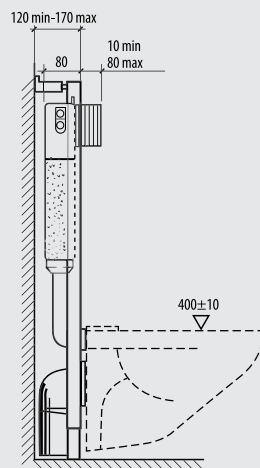

C 6611AA

Deco Simflex frame for wall-hung Wc, bricks wall installation, without control plate

خزان داخل الحائط مع شاسية معلق لمرحاض معلق بدون الغطاء