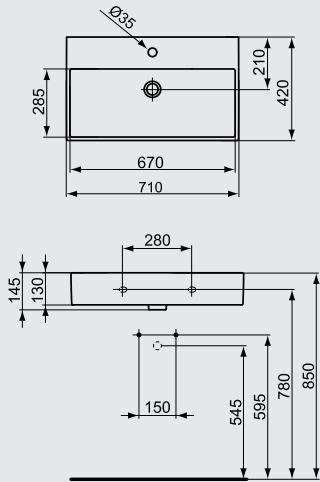

A	B	C	D	E	F
K0784	600	535	420	210	360	160