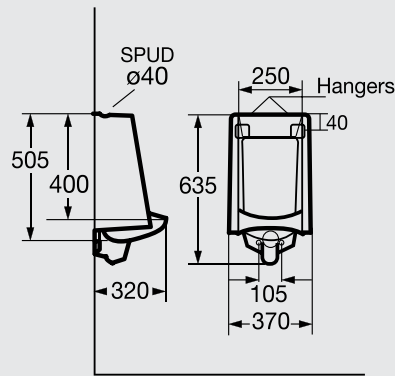

G 4032
Mini washbrook urinal w/out douche back inlet
مبولة صغيرة بدون دوش تغذية خلفية