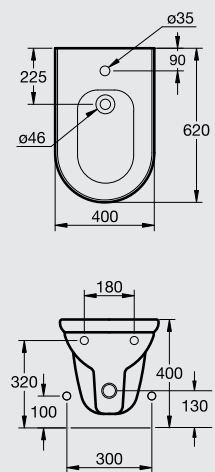

MANTA

مانتا

G 3491
Wall-hung bowl w douche
مرحاض معلق بالدوش

G 0093
Chair support   حامل

K 7000
Seat & Cover   سديلي بلاستيك

G 6900
Seat & cover soft close
سديلي بلاستيك ذاتي الغلق

G 3410
Bidet w/douche
بيدية بالدوش

G 3783
Wall-hung bidet w/out douche
بيدية معلق بدون دوش

G 0093
Chair support   حامل