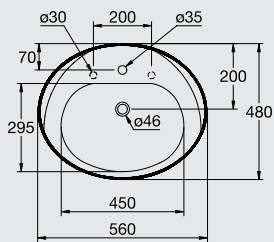

Circle

G 4103
Under Counter lavatory:
حوض يثبت تحت سطح أفقي