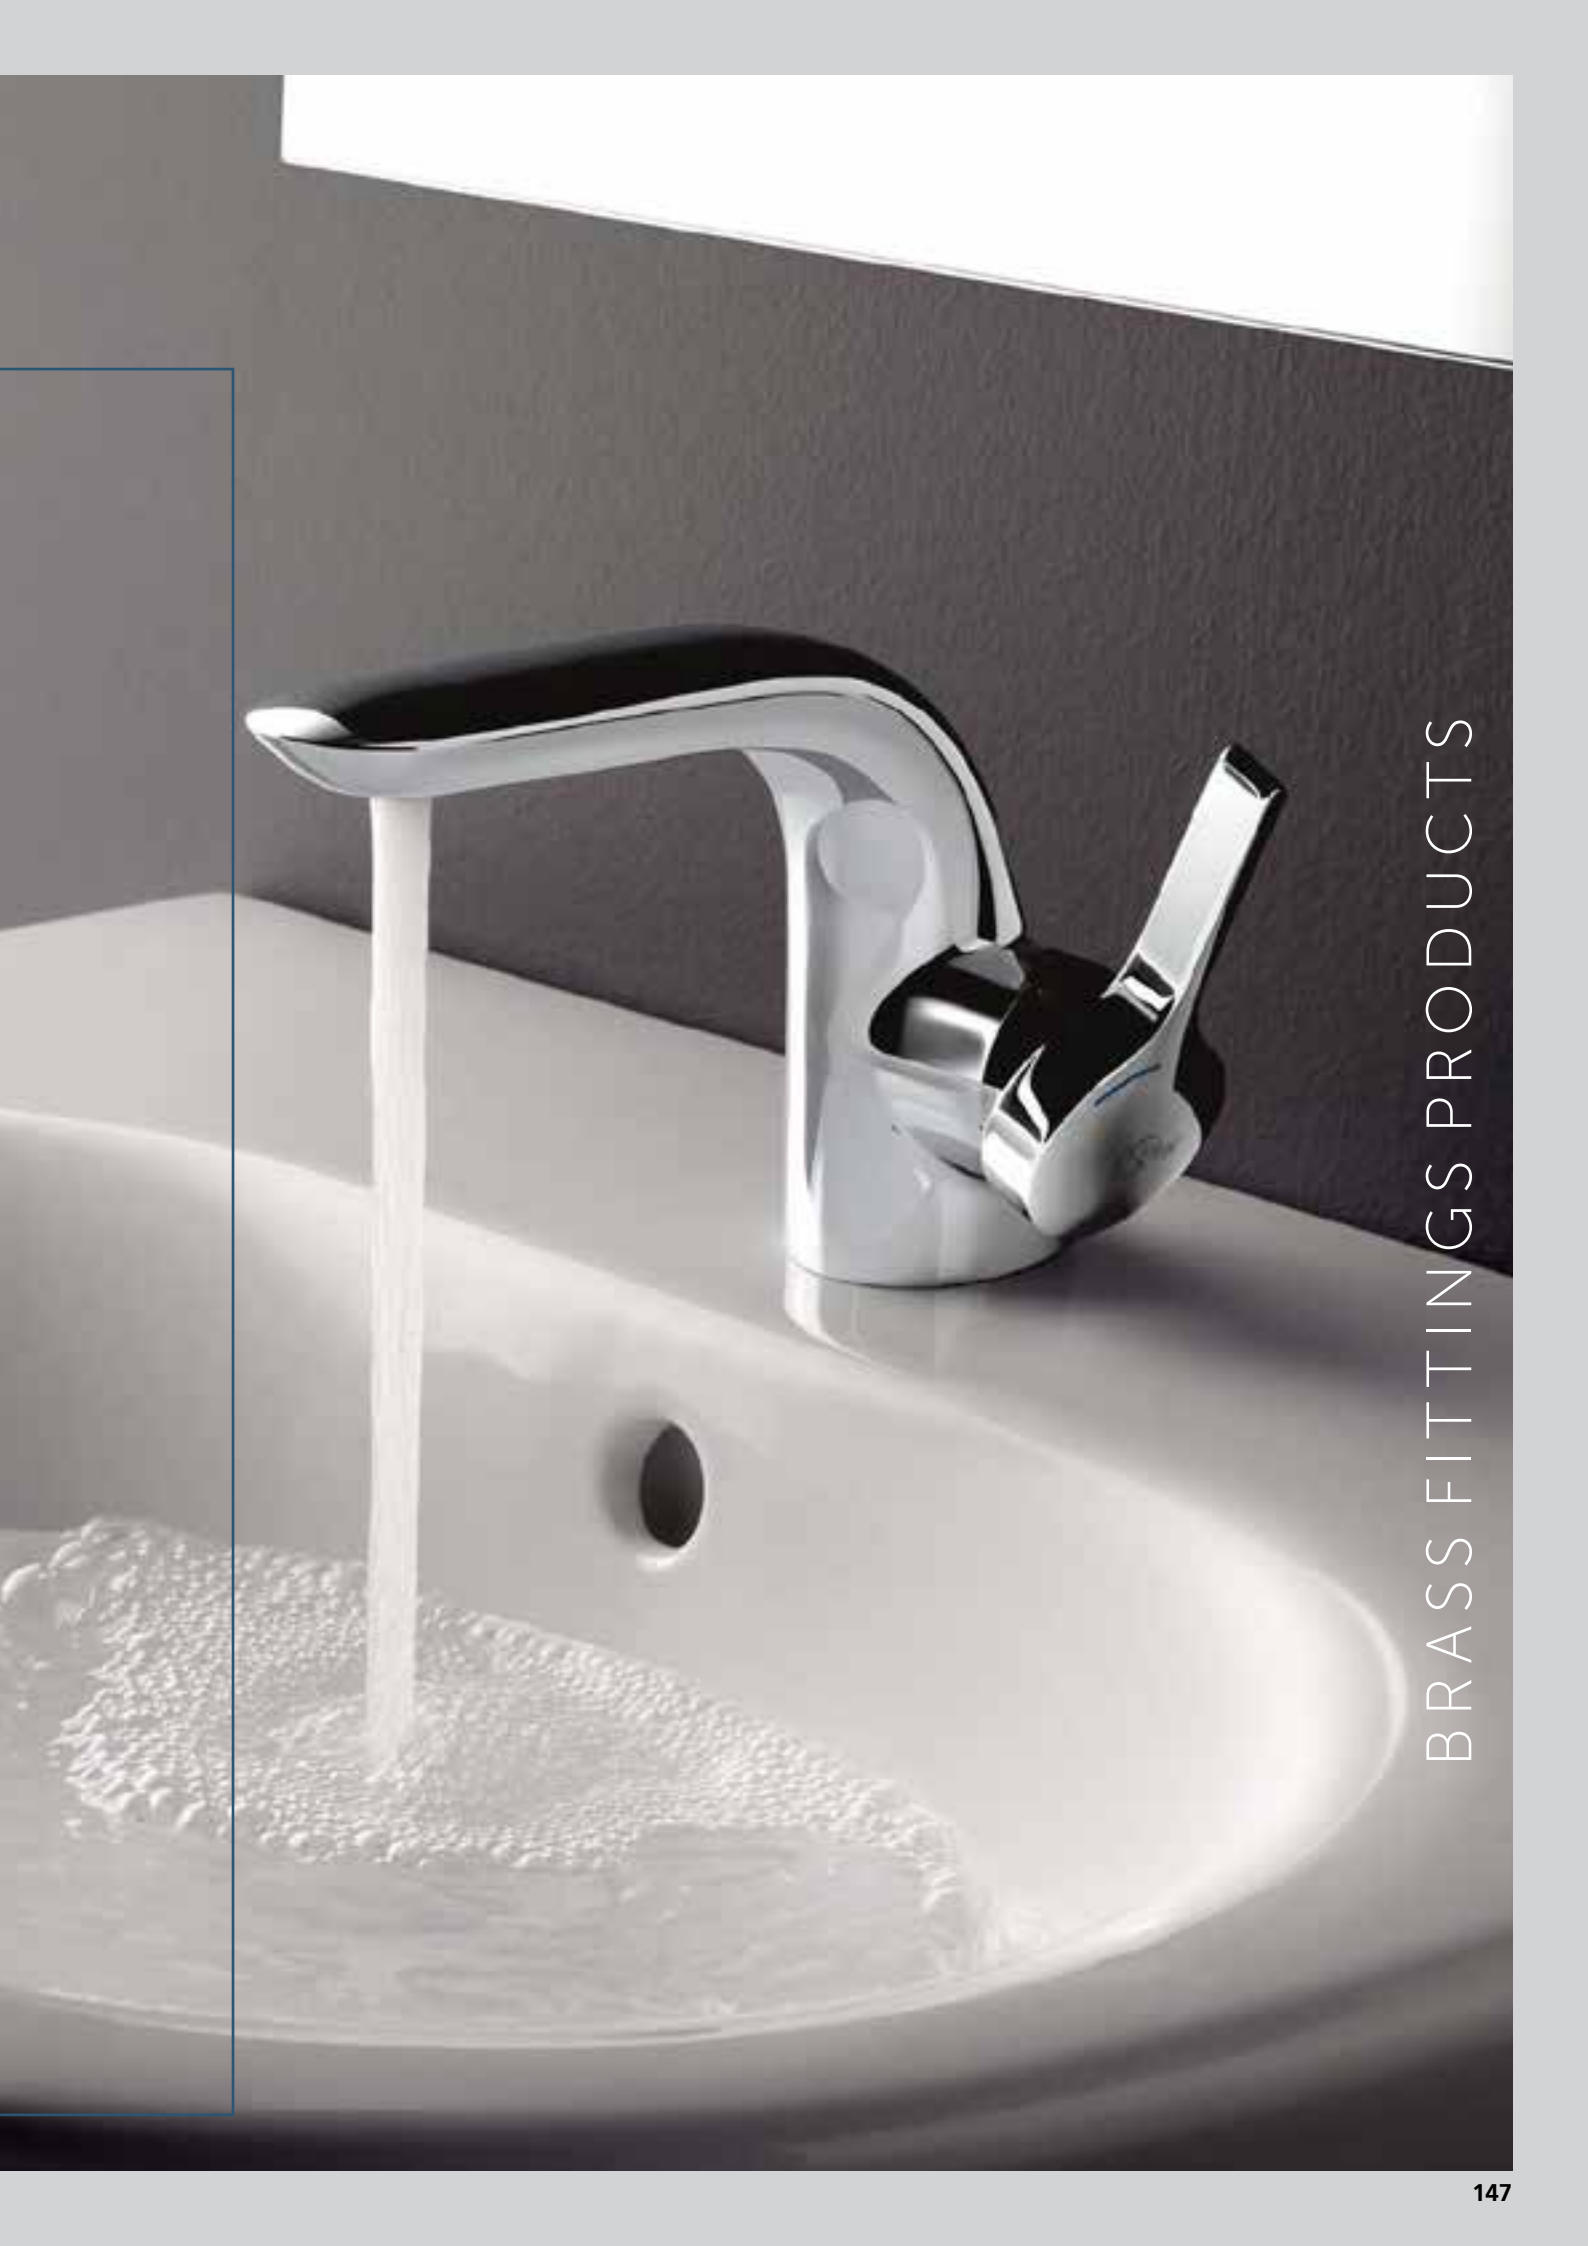

Chair support

حامل

BRASS FITTINGS

PRODUCTS

منتجات الخلاطات

Installation Accessories	148
Click Cartridge	150
Melange	152
Tonic II	158
Ceratherm	164
Electronic Mixers	166
Tesi	168
Concept 200	174
Idyll	178
Ceraplan III	182
Trend	186
Ceramix	190
Ceraplus	196
Eurostorm	200
New Ceraflex	204
Cerafit	210
IdealStream	214
Slimline II	220
Kenora Plus	224
Kenora	230
Europa	236
Handles	242
Showers	244
Idealrain Showers	246
Kitchen	248