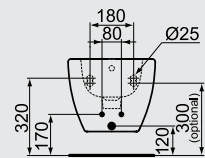

TESI

تيسي

Back to wall bidet

بيديه بدون دوش

T354601

Wall Hung Bowl with Aquablade system and with Seat & Cover without douche

مرحاض معلق بتغذية خلفية صرف P/S بنظام الأكوابليد الجديد بدون دوش

Wall hung bidet without douche

بيديه معلق على الحائط بدون دوش