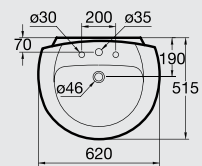

Code	A
R 3163	700
R 3133	620