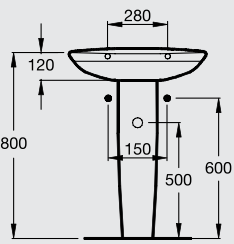

S 6454 AC
Straight grab rail 60 cm
مسند مستقيم ٦٠ سم

Design By: Ideal Standard

PLAN

Clarity of line and simplicity of form applies to the entire Plan™ collection, the design relationship between each piece is maintained in graceful and matching way.