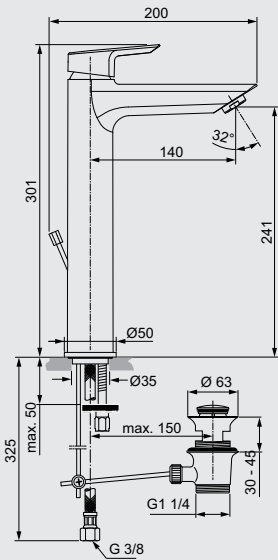

A6579AA

Bidet mixer

خلاط للبيديتة قلب سيراميك ذو ذراع واحد للتحكم فى المياه