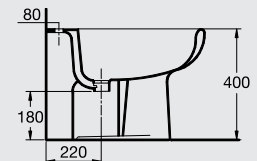

G 0855
Lavatory 55cm حوض ٥٥ سم

G 0855
Lavatory 55 cm حوض ٥٥ سم

E 7400
Floor Pedestal عامود حوض

E 7492
Wall Pedestal عامود حوض معلق

G 0802
Bowl S w/out douche
مرحاض صرف S بدون دوش

G 0821
Bowl P w/douche
مرحاض صرف P بالدوش

G 0822
Bowl S w/douche
مرحاض صرف S بالدوش

G 0834
Tank & trim خزان بالعدة

G 7731
Solid seat & cover سيديلي ثقيل

G 0810
Bidet w/douche بيديه بالدوش
شاملا على فتحة واحدة لتركيب الخلاط