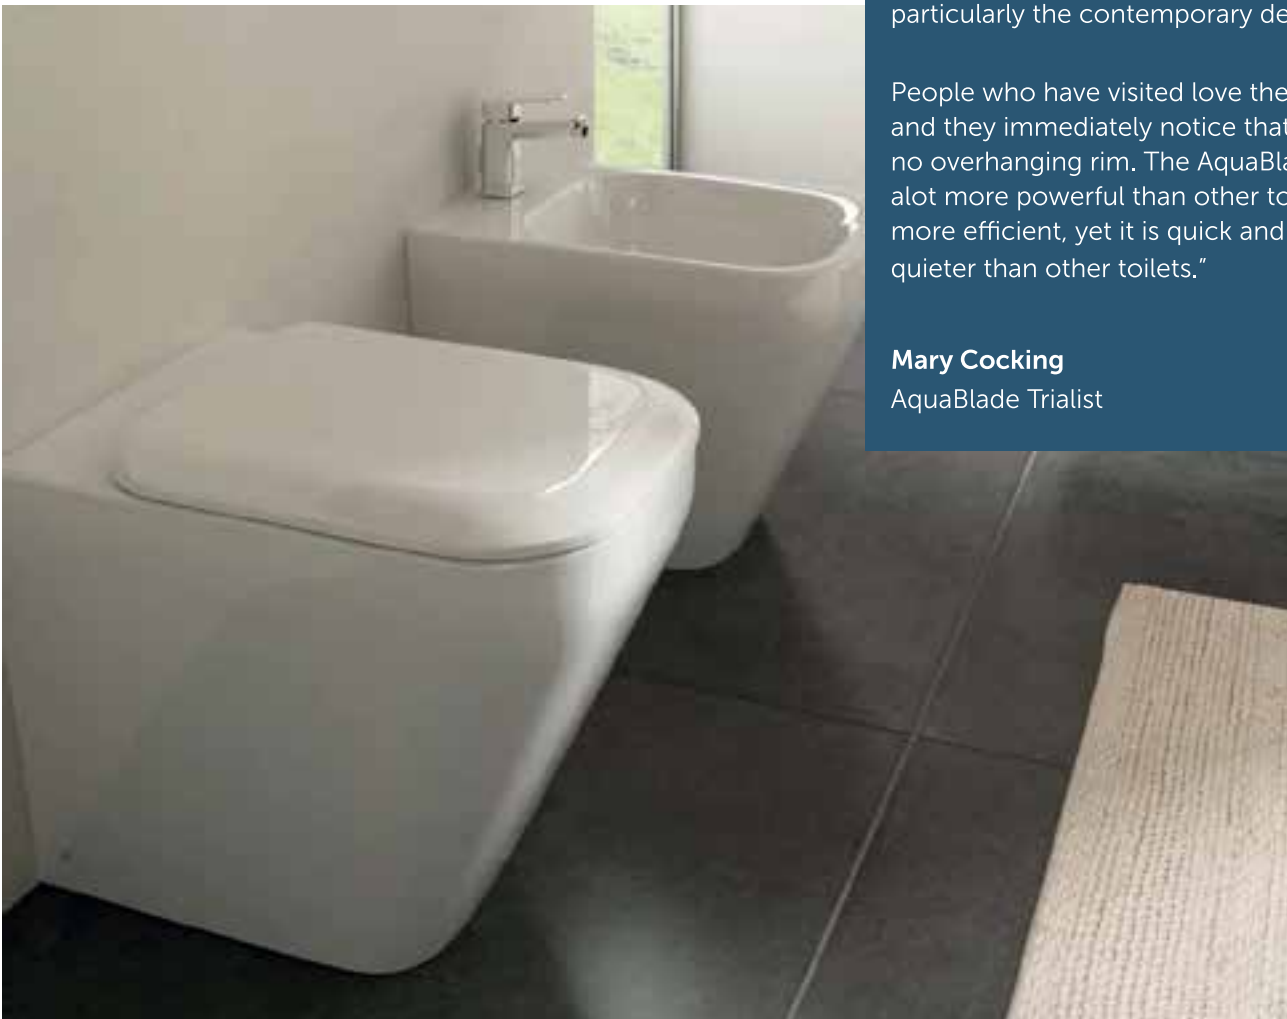

"I really love the simplicity of my new toilet with AquaBlade™ Technology particularly the contemporary design.

People who have visited love the toilet and they immediately notice that there is no overhanging rim. The AquaBlade™ is a lot more powerful than other toilets and more efficient, yet it is quick and much quieter than other toilets."

Mary Cocking

AquaBlade Trialist