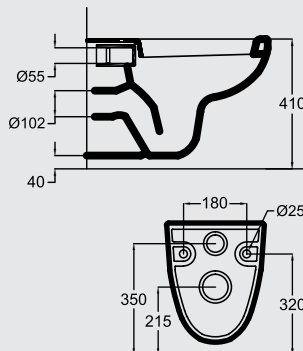

SPACE

سبيس

V 9140
Floor Pedestal عامود حوض

V 9210
Wall Pedestal عامود حوض معلق

V 9140
Floor Pedestal عامود حوض

V 9210
Wall Pedestal عامود حوض معلق

G 0402
Bowl S without douche
مرحاض صرف S بدون دوش

G 0421
Bowl P with douche
مرحاض صرف P بالدوش

G 0422
Bowl S with douche
مرحاض صرف S بالدوش

V 6244
Tank with trim - dual flush
خزان بالعدة - زر مزدوج