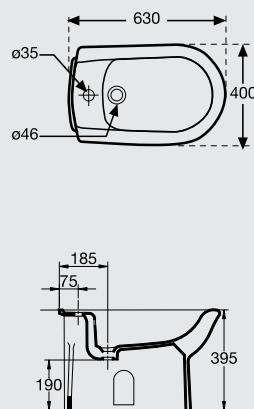

G 3780
Wall-hung bidet with douche
بيدية معلق بالدوش

G 3783
Wall-hung bidet w/out douche
بيدية معلق بدون دوش

G 0093
Chair support   حامل