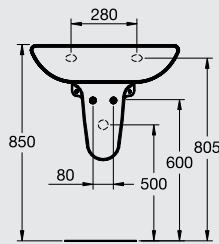

G 0855
Lavatory 55cm حوض ٥٥ سم

G 0855
Lavatory 55 cm حوض ٥٥ سم

E 7400
Floor Pedestal عامود حوض

E 7492
Wall Pedestal عامود حوض معلق

G 0802
Bowl S w/out douche
مرحاض صرف S بدون دوش

G 0821
Bowl P w/douche
مرحاض صرف P بالدوش

G 0822
Bowl S w/douche
مرحاض صرف S بالدوش

G 0834
Tank & trim خزان بالعدة

G 7731
Solid seat & cover سيديلي ثقيل

G 0810
Bidet w/douche بيديه بالدوش
شاملا على فتحة واحدة لتركيب الخلاط