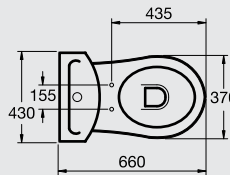

G 0855
Lavatory 55cm حوض ٥٥ سم

G 0855
Lavatory 55 cm حوض ٥٥ سم

E 7400
Floor Pedestal عامود حوض

E 7492
Wall Pedestal عامود حوض معلق

G 0802
Bowl S w/out douche
مرحاض صرف S بدون دوش

G 0821
Bowl P w/douche
مرحاض صرف P بالدوش

G 0822
Bowl S w/douche
مرحاض صرف S بالدوش

G 0834
Tank & trim خزان بالعدة

G 7731
Solid seat & cover سيديلي ثقيل

G 0810
Bidet w/douche بيديه بالدوش
شاملا على فتحة واحدة لتركيب الخلاط