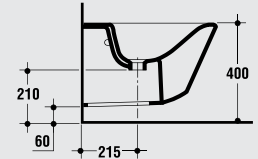

TONIC

تونك

K 3103
Bowl S w/out douche
مرحاض صرف S بدون دوش

G 3121
Bowl P w/douche
مرحاض صرف P بالدوش

G 3122
Bowl S w/douche
مرحاض صرف S بالدوش

K 4035
Tank & Trim   خزان

G 7047
Seat & cover   سيديلي بلاستيك

K 3101
Wall hung Bowl w/out douche
مرحاض معلق بدون دوش

G 3192
Wall hung Bowl with douche
مرحاض معلق بالدوش

G 7047
Seat & cover   سيديلي بلاستيك

K 7061
Soft Close Seat & Cover
سيديلي ذاتي الغلق