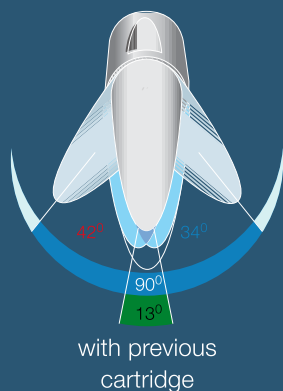

Comfort

Unique Comfort Zone

With the new "CLICK" cartridge, we offer you an improved comfort zone.

This comfort zone facilitates a wider area for mixing hot and cold water; it increases the lever's movement range from 900 to 1200 to increase the comfort zone by 33%.