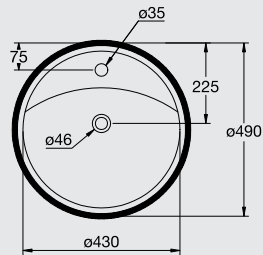

Oval

G 4102
Under Counter lavatory
حوض يثبت تحت سطح أفقي