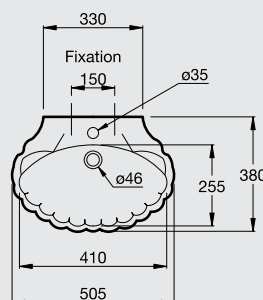

BASINS

أحواض

G 0600
Countertop lavatory
حوض كونترتوب

G 4103
Under Counter lavatory:
حوض يثبت تحت سطح أفقي

G 4102
Under Counter lavatory
حوض يثبت تحت سطح أفقي

G 0800
Countertop lavatory
حوض كونترتوب

G 0400
Hand wash basin
حوض يثبت بالحائط