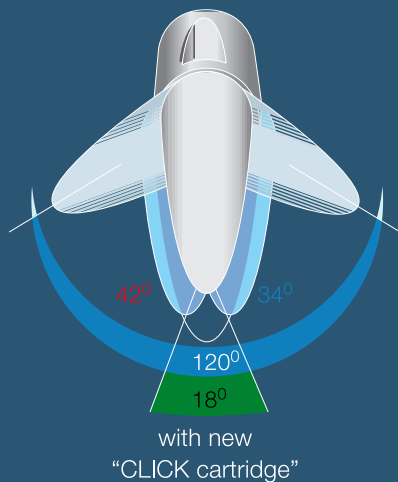

Comfort

Unique Comfort Zone

With the new "CLICK" cartridge, we offer you an improved comfort zone.

This comfort zone facilitates a wider area for mixing hot and cold water; it increases the lever's movement range from 900 to 1200 to increase the comfort zone by 33%.