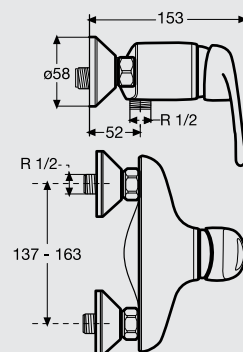

IDYLL

إيديل

G 2715
Idyll lava mixer
خلاط حوض إيديل شاملا طابق وفايظ

G 2707AA
Idyll bidet mixer
خلاط ببديية إيديل شاملا طابق وفايظ

2- G 2701
Idyll built in shower mixer
خلاط دوش دفن إيديل

3- G 2703
Single-lever, ceramic-disk, in-wall, shower fitting. without shower head or spout.

خلاط دوش دفن قلب سيراميك ذو ذراع واحد للتحكم في المياه بدون رأس دوش متحركة أو قنطرة