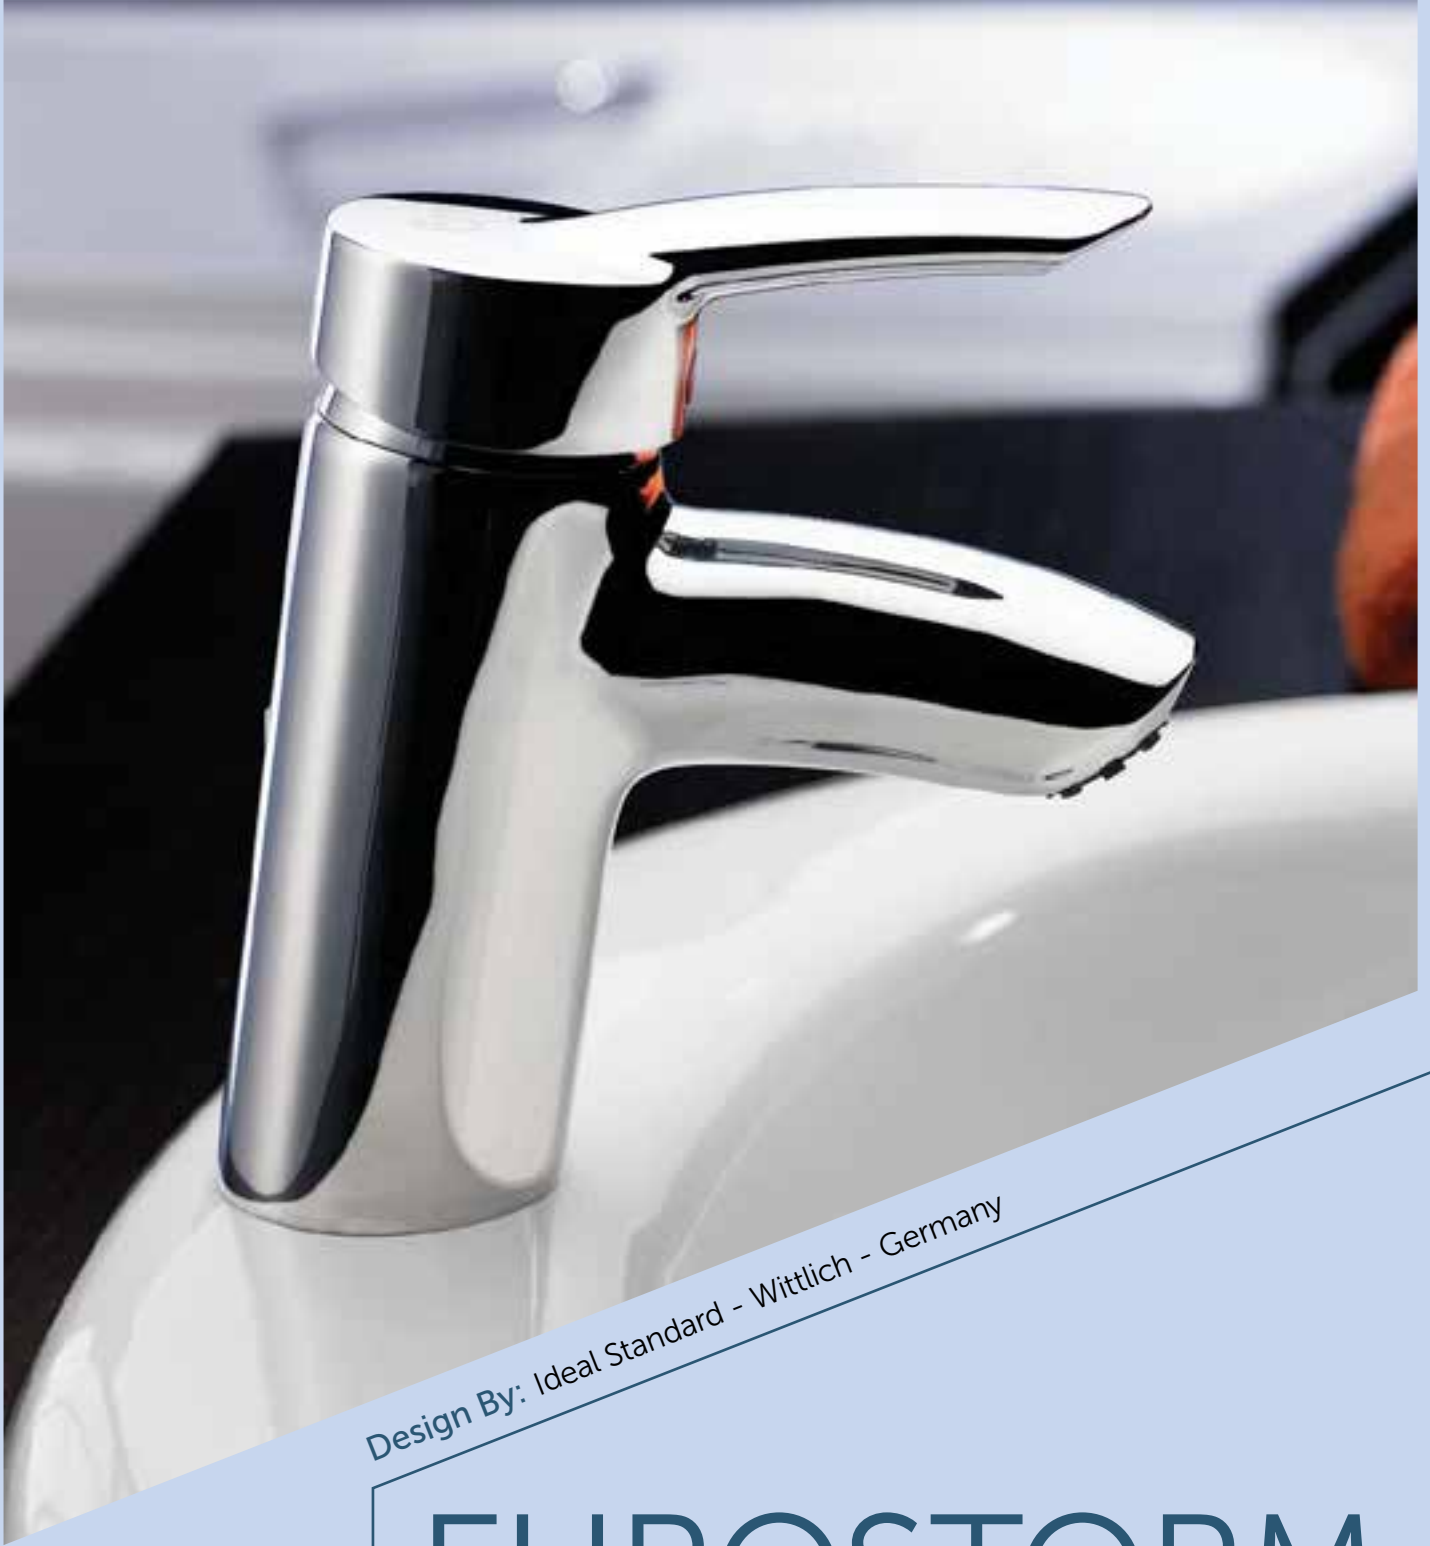

B 0553 AA
CERAPLUS Bath & Shower mixer
خلائط بانيو سيرابلس

B 0554 AA
CERAPLUS Shower mixer
خلائط دوش سيرابلس

Design By: Ideal Standard - Wittlich - Germany

EUROSTORM

Modern style designed by European artists creating ultra modern spirit to any bathroom style. The new Eurostorm™ collection manufactured at Ideal Standard Europe for long lasting reliability and durability known for all Ideal Standard innovations. The new Eurostorm™ collection is a masterpiece of practicality for your pleasure and peace of mind.