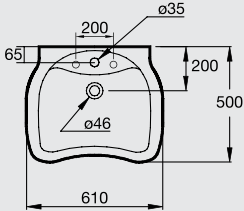

S 6454 AC
Straight grab rail 60 cm
مسند مستقيم ٦٠ سم

Design By: Ideal Standard

PLAN

Clarity of line and simplicity of form applies to the entire Plan™ collection, the design relationship between each piece is maintained in graceful and matching way.