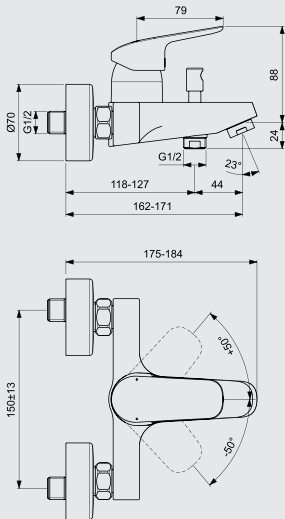

A6757AA

Shower built-in mixer

خلاط دفن بدون محول

CERAFIT

Our Cerafit™ collection is designed to offer you a durable and problem-free fitting at very competitive prices. In addition to lifelong, problem-free use, we have also designed a wider handle to make manipulation easier. This line also features our ceramic-disk cartridges, originally developed, engineered, and manufactured by Ideal standard Germany.