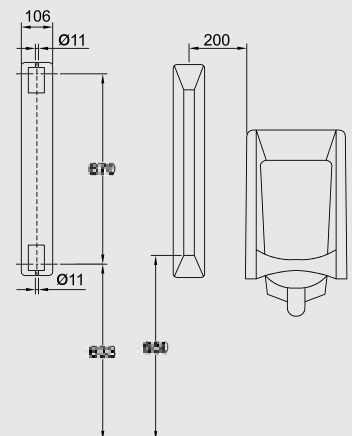

URINALS

مبولة

G 4023
Washbrook urinal w/douche back inlet
مبولة كبيرة بالدوش تغذية خلفية

G 4020
Washbrook urinal w/out douche
مبولة كبيرة بدون دوش

G 4033
Mini washbrook urinal w/douche back inlet
مبولة صغيرة بالدوش تغذية خلفية

G 4030
Mini washbrook urinal w/out douche
مبولة صغيرة بدون دوش