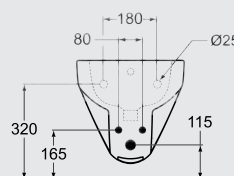

PLAYA

بلايا

J 5018
Bowl S without douche
مرحاض صرف S بدون دوش

G 4921
Bowl P with douche
مرحاض صرف P بالدوش

G 4922
Bowl S with douche
مرحاض صرف S بالدوش

J 5028
Tank & Trim *Dual Flush
خزان بالعدة - زر مزدوج ضاغط

J 4929
Seat & Cover سيديلي بلاستيك

J 4683
Bowl P/S without douche
مرحاض صرف P/S ميني بدون دوش

G 4986
Bowl P/S with douche
مرحاض صرف P/S ميني بالدوش

G 900701
White connecting bend from P to S
جلبية لتحويل الصرف من P to S

J 5019
Wall-mounted Bowl without douche
مرحاض معلق بدون دوش

G 4991
Wall-mounted Bowl with douche
مرحاض معلق بالدوش

G 4910
Bidet with douche
بيدية بالدوش

J 4928
Wall-Hung Bidet without douche
بيدية معلق بدون دوش

G 0093
Chair Support
حامل للمرحاض أو البيدية المعلق