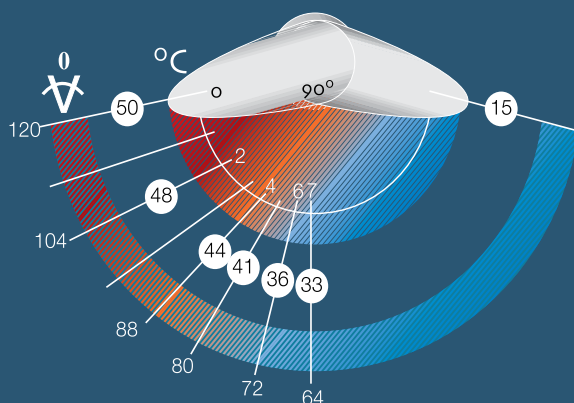

Safety

Hot Water Temperature Control

With the Improved HWTC function integrated in New CLICK cartridge, we are giving you the possibility to limit or control the temperature of the hot water by restricting the movement of the lever.

At position 0 the handle will have a full 600 movement and the temperature of the hot water will be at Maximum.

By simply lifting and repositioning the red plastic ring towards position 7 the lever movement and hot water temperature will reduce.