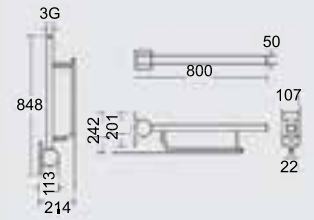

S 6454 AC
Straight grab rail 60 cm
مسند مستقيم ٦٠ سم

Design By: Ideal Standard

PLAN

Clarity of line and simplicity of form applies to the entire Plan™ collection, the design relationship between each piece is maintained in graceful and matching way.