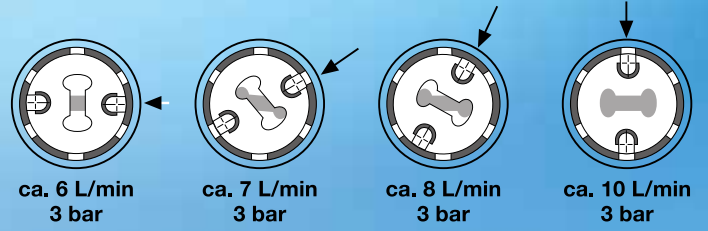

Adjustable, water- saving, flow restrictors*

These optional kits, included with all Ideal Standard basin and over-rim bidet fitting, as well as our shower hose restricter, available with all exposed bath/shower and shower only fittings, allows you to vary the water flow rate. For basin and over-rim bidet fittings (fig.1), simply turn the plastic pieces from 0 degrees (bow-tie opening), to 90 degrees (square opening) giving the minimum flow. Then, unscrew the aerator from the faucet, insert the green and white, plastic flow restrictor, and replace the aerator on the faucet.

هذه المجموعة الاختيارية متوفرة مع خللاطات أحواض، بديهيات وبانيوهات ايديال ستاندرد، لتتيح لكم فرصة التحكم في كمية المياه. الاستعمال مع خللاطات الحوض والبديية (شكل ١) يكون بلف الاجزاء البلاستيكية من درجة الصفر (شكل الفراشة) والتي تعطي أقصى كمية مياه الي تسعين درجة. (شكل مربع) لتعطي أدني كمية مياه. للتركيب اختياريًا يتم فك فلتر الخلاط ويركب الجزء الاخضر والابيض للمنظم علي الخلاط ثم يعاد فلتر الخلاط مرة أخرى.

For shower restricters (fig.2), cut the green cone to the desired restriction level and insert into the bottom of your shower hose, before screwing the hose to the fitting.