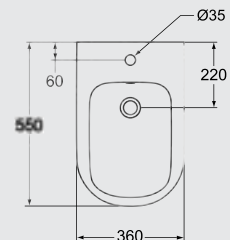

PLAYA

بلايا

J 5018
Bowl S without douche
مرحاض صرف S بدون دوش

G 4921
Bowl P with douche
مرحاض صرف P بالدوش

G 4922
Bowl S with douche
مرحاض صرف S بالدوش

J 5028
Tank & Trim *Dual Flush
خزان بالعدة - زر مزدوج ضاغط

J 4929
Seat & Cover سيديلي بلاستيك

J 4683
Bowl P/S without douche
مرحاض صرف P/S ميني بدون دوش

G 4986
Bowl P/S with douche
مرحاض صرف P/S ميني بالدوش

G 900701
White connecting bend from P to S
جلبية لتحويل الصرف من P to S

J 5019
Wall-mounted Bowl without douche
مرحاض معلق بدون دوش

G 4991
Wall-mounted Bowl with douche
مرحاض معلق بالدوش

G 4910
Bidet with douche
بيدية بالدوش

J 4928
Wall-Hung Bidet without douche
بيدية معلق بدون دوش

G 0093
Chair Support
حامل للمرحاض أو البيدية المعلق