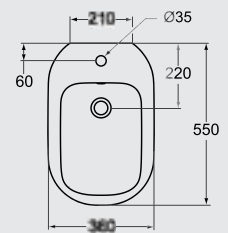

G 0093
Chair Support
حامل للمرحاض أو البيدية المعلق