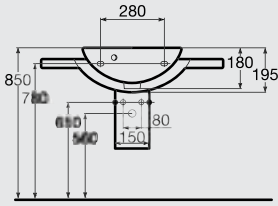

K 00842
Lavatory with wall pedestal 70 cm
حوض علي عامود حوض معلق 70 سم

K 0084
Lavatory wall pedestal 70 / 80 cm
عامود حوض معلق لحوض 70 / 80 سم

G 3055
Lavatory 44 cm:
حوض 44 سم