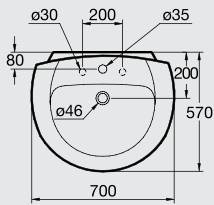

Code	A
R 3163	700
R 3133	620