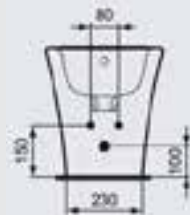

E008701

Wall Hung Bowl with Aquablade system and with Seat & Cover

مرحاض معلق بتغذية خلفية صرف P/S

بنظام الأكوابليد الجديد بدون دوش