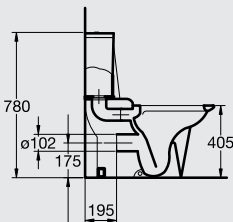

T 3445

Bowl P w/out douche
مرحاض صرف P بدون دوش

T 3446

Bowl S w/out douche
مرحاض صرف S بدون دوش

T 3455

Bowl P w/douche
مرحاض صرف P بالدوش

T 3456

Bowl S w/douche
مرحاض صرف S بالدوش

G 4034

Tank & trim   خزان بالعدة

G 6276

Seat & cover   سيديلي بلاستيك

G 3076

Bowl P/S back to wall w/out douche
مرحاض صرف P/S ميني بدون دوش

G 3086

Bowl P/S back to wall w/douche
مرحاض صرف P/S ميني بالدوش

G 6276

Seat & cover   سيديلي بلاستيك

G 900701

White connection bend From P to S
جلبة لتحويل الصرف من P الي S