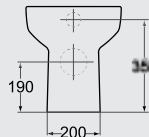

G 4986
Bowl P/S with douche
مرحاض صرف P/S ميني بالدوش

G 900701
White connecting bend from P to S
جلبية لتحويل الصرف من P to S

J 5019
Wall-mounted Bowl without douche
مرحاض معلق بدون دوش