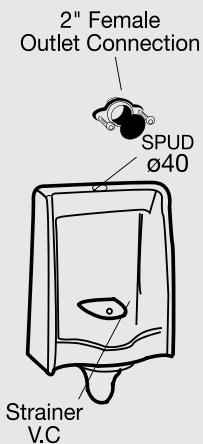

G 4031
Mini washbrook urinal w/douche
مبولة صغيرة بالدوش

G 4033
Mini washbrook urinal w/douche back inlet
مبولة صغيرة بالدوش تغذية خلفية

G 4030
Mini washbrook urinal w/out douche
مبولة صغيرة بدون دوش