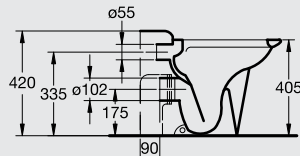

G 900701

White connection bend From P to S
جلبة لتحويل الصرف من P الي S

T 5043

Bidet w/out douche
بيديه خرم واحد بدون دوش

MANTA

Our Manta™ collection offers a unique combination of classic and modern European styling. The gracefulness of the smooth and modern curves are accentuated by the use of classic lines and angles. The design emphasis goes beyond aesthetic quality by incorporating geometry that is both easy to clean and comfortable to use. The angular aspect of the design prevents water from escaping the wet areas and the broad curves provide comfort and ease of cleaning. At Ideal Standard, we know what you have come to expect in design, quality, and product value.