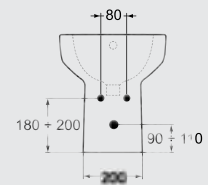

G 0093
Chair Support
حامل للمرحاض أو البيدية المعلق