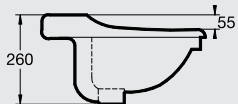

Circle

G 4103
Under Counter lavatory:
حوض يثبت تحت سطح أفقي