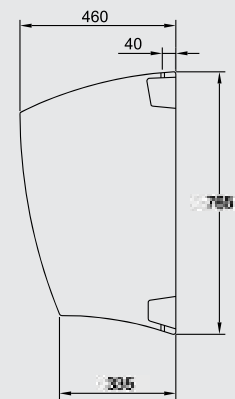

URINALS

مبولة

G 4023
Washbrook urinal w/douche back inlet
مبولة كبيرة بالدوش تغذية خلفية

G 4020
Washbrook urinal w/out douche
مبولة كبيرة بدون دوش

G 4033
Mini washbrook urinal w/douche back inlet
مبولة صغيرة بالدوش تغذية خلفية

G 4030
Mini washbrook urinal w/out douche
مبولة صغيرة بدون دوش