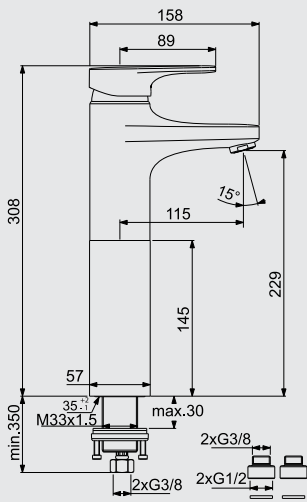

B0646AA

Single-lever, ceramic disk, basin fitting with cast body. For use on any single-hole lavatory with pop up drain.

خراط حوض قلب سيراميك ذو ذراع واحد للتحكم في المياه شاملا طابق وفايظ