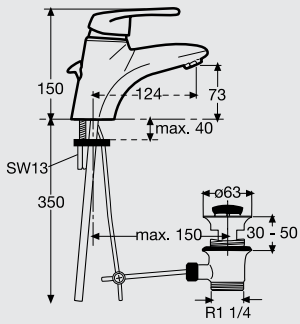

G 2707AA
Idyll bidet mixer
خلاط ببديية إيديل شاملا طابق وفايظ