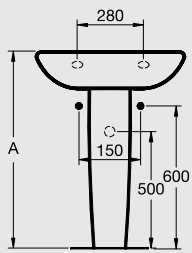

G 0855
Lavatory 55cm حوض ٥٥ سم

G 0855
Lavatory 55 cm حوض ٥٥ سم

E 7400
Floor Pedestal عامود حوض

E 7492
Wall Pedestal عامود حوض معلق

G 0802
Bowl S w/out douche
مرحاض صرف S بدون دوش

G 0821
Bowl P w/douche
مرحاض صرف P بالدوش

G 0822
Bowl S w/douche
مرحاض صرف S بالدوش

G 0834
Tank & trim خزان بالعدة

G 7731
Solid seat & cover سيديلي ثقيل

G 0810
Bidet w/douche بيديه بالدوش
شاملا على فتحة واحدة لتركيب الخلاط