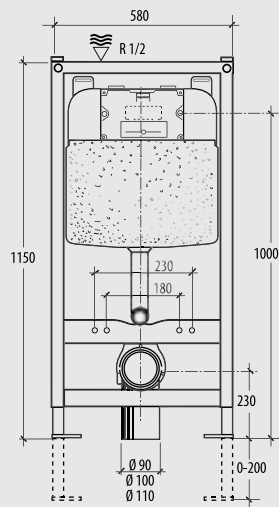

C 6611AA

Deco Simflex frame for wall-hung Wc, bricks wall installation, without control plate

خزان داخل الحائط مع شاسية معلق لمرحاض معلق بدون الغطاء