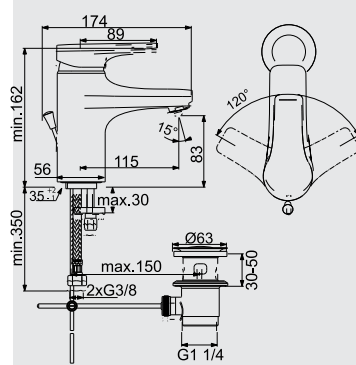

B0808AA

Single-lever, ceramic disk, bidet fitting with cast body. For use on any single-hole bidet with pop up drain.

خراط بيديه قلب سيراميك ذو ذراع واحد للتحكم في المياه يشمل طابق وفايظ