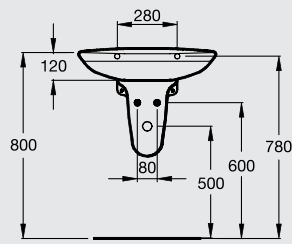

S 6454 AC
Straight grab rail 60 cm
مسند مستقيم ٦٠ سم

Design By: Ideal Standard

PLAN

Clarity of line and simplicity of form applies to the entire Plan™ collection, the design relationship between each piece is maintained in graceful and matching way.