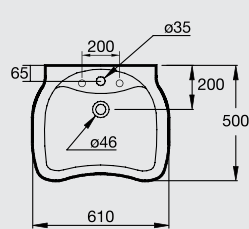

S 6454 AC
Straight grab rail 60 cm
مسند مستقيم ٦٠ سم

Design By: Ideal Standard

PLAN

Clarity of line and simplicity of form applies to the entire Plan™ collection, the design relationship between each piece is maintained in graceful and matching way.