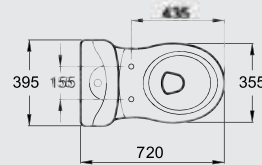

S 6454 AC
Straight grab rail 60 cm
مسند مستقيم ٦٠ سم

Design By: Ideal Standard

PLAN

Clarity of line and simplicity of form applies to the entire Plan™ collection, the design relationship between each piece is maintained in graceful and matching way.