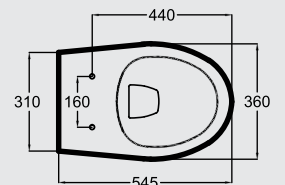

SPACE

سبيس

V 9140
Floor Pedestal عامود حوض

V 9210
Wall Pedestal عامود حوض معلق

V 9140
Floor Pedestal عامود حوض

V 9210
Wall Pedestal عامود حوض معلق

G 0402
Bowl S without douche
مرحاض صرف S بدون دوش

G 0421
Bowl P with douche
مرحاض صرف P بالدوش

G 0422
Bowl S with douche
مرحاض صرف S بالدوش

V 6244
Tank with trim - dual flush
خزان بالعدة - زر مزدوج