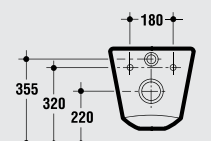

K 5051
Bidet w/out douche
بيديه خرم واحد بدون دوش