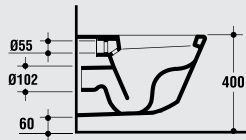

K 5051
Bidet w/out douche
بيديه خرم واحد بدون دوش