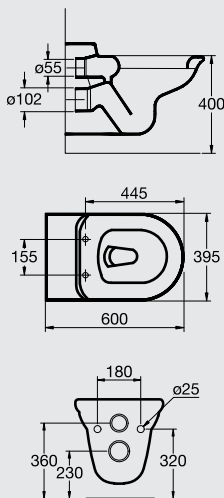

R 3763
Bidet w/out douche
بيدية بدون دوش

G 3410
Bidet w/douche
بيدية بالدوش