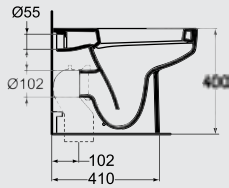

G 4986
Bowl P/S with douche
مرحاض صرف P/S ميني بالدوش

G 900701
White connecting bend from P to S
جلبية لتحويل الصرف من P to S

J 5019
Wall-mounted Bowl without douche
مرحاض معلق بدون دوش