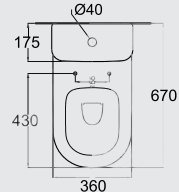

G 4925
Playa C/C back to wall bowl
universal outlet with douche
مرحاض صرف P/S بدوش ملاصق للحائط

J 5028
Tank & Trim *Dual Flush
خزان بالعدة - زر مزدوج ضاغط

J 4929
Seat & Cover سيديلي بلاستيك

J 4930
Seat & Cover Soft close
سيديلي بلاستيك ذاتي الغلق