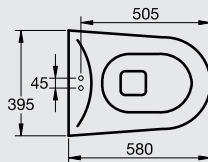

T 5043

Bidet w/out douche
بيديه خرم واحد بدون دوش