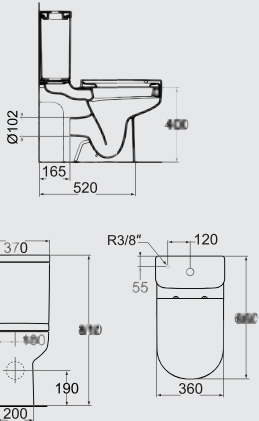

J 5018
Bowl S without douche
مرحاض صرف S بدون دوش

G 4921
Bowl P with douche
مرحاض صرف P بالدوش

G 4922
Bowl S with douche
مرحاض صرف S بالدوش

J 5028
Tank & Trim *Dual Flush
خزان بالعدة - زر مزدوج ضاغط

J 4929
Seat & Cover سيديلي بلاستيك

J 4930
Seat & Cover Soft close
سيديلي بلاستيك ذاتي الغلق

J 4683
Bowl P/S without douche
مرحاض صرف P/S ميني بدون دوش

G 4986
Bowl P/S with douche
مرحاض صرف P/S ميني بالدوش

G 900701
White connecting bend from P to S
جلبية لتحويل الصرف من P to S