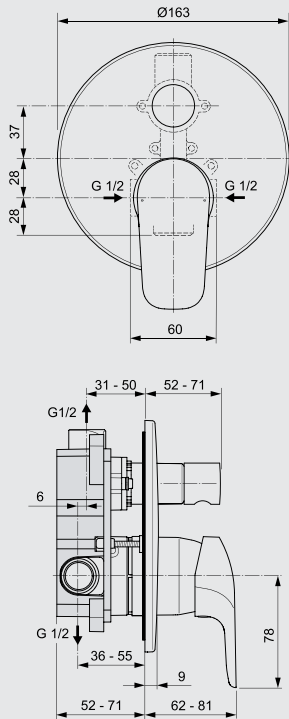

A6757AA

Shower built-in mixer

خلاط دفن بدون محول

CERAFIT

Our Cerafit™ collection is designed to offer you a durable and problem-free fitting at very competitive prices. In addition to lifelong, problem-free use, we have also designed a wider handle to make manipulation easier. This line also features our ceramic-disk cartridges, originally developed, engineered, and manufactured by Ideal standard Germany.