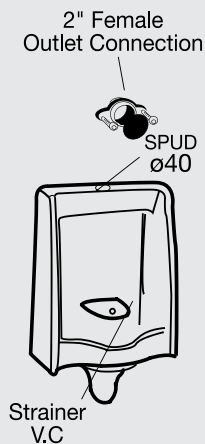

G 4100
Separator of urinals
فاصل مبولة