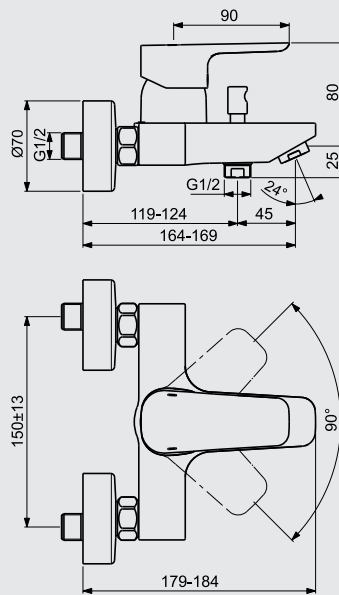

CERAPLAN III

سيرابلان III

Grand Single-lever, ceramic disk, basin fitting with cast body. For use on any single-hole lavatory with pop up drain.

خراط حوض قلب سيراميك ذو ذراع واحد للتحكم في المياه مع مطابق وفايظ

B0718AA

Single-lever, ceramic disk, wall exposed bath & shower fitting with cast body. Will fit with most shower hose.

خراط بانيو قلب سيراميك ذو ذراع واحد للتحكم في المياه ومحول من اعلي يثبت علي الحائط ومناسب للتركيب مع جميع مجموعات الدوش والمساطر