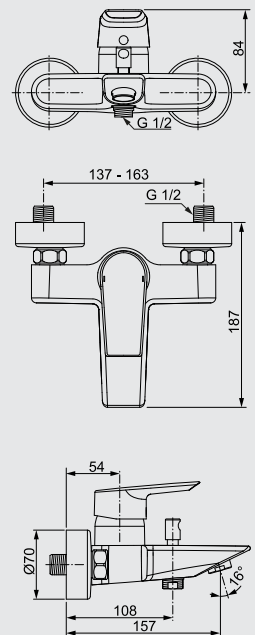

A6583AA

Bath & Shower mixer

خلاط بانينو ذو ذراع واحد للتحكم فى المياه

CONCEPT 200

Straight lines, robust & imposing design are the characteristics of this new range that will complement your sanitary ware. Design trend demands emotional concepts and Concept 200 - straight formed with soft curvy edges - leads the way.