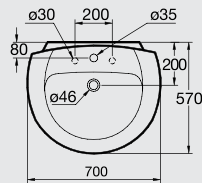

Code	A
R 3163	700
R 3133	620