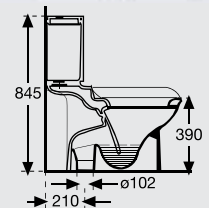

Code	A
R 3163	700
R 3133	620