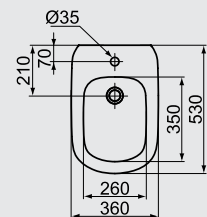

TESI

تيسي

Back to wall bidet

بيديه بدون دوش

T354601

Wall Hung Bowl with Aquablade system and with Seat & Cover without douche

مرحاض معلق بتغذية خلفية صرف P/S بنظام الأكوابليد الجديد بدون دوش

Wall hung bidet without douche

بيديه معلق على الحائط بدون دوش