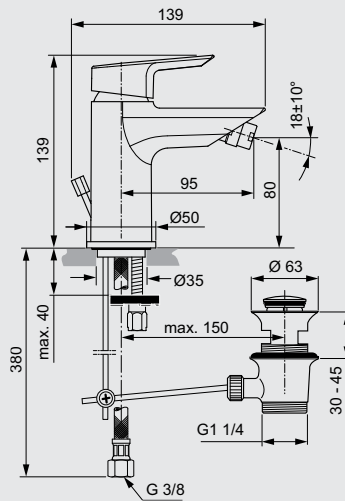

A6583AA

Bath & Shower mixer

خلاط بانينو ذو ذراع واحد للتحكم فى المياه

CONCEPT 200

Straight lines, robust & imposing design are the characteristics of this new range that will complement your sanitary ware. Design trend demands emotional concepts and Concept 200 - straight formed with soft curvy edges - leads the way.