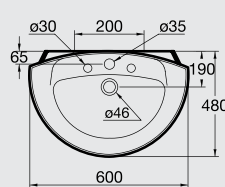

Code	A
R 3163	700
R 3133	620