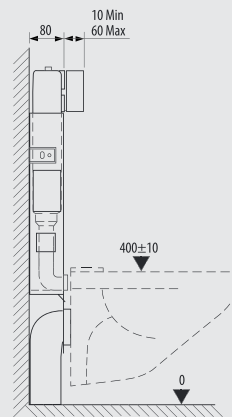

C 661501

River - White

غطاء ريفر بزر مزدوج أبيض

C 6615AA

River - P.Chrome

غطاء ريفر بزر مزدوج كروم