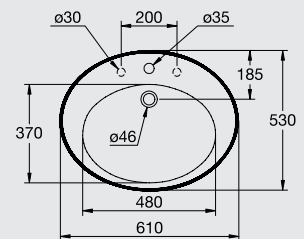

Coquille

G 0400
Hand wash basin
حوض يثبت بالحائط