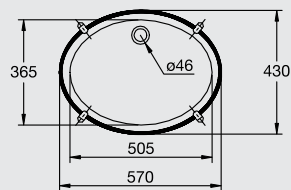

Ovalux

G 0800
Countertop lavatory
حوض كونترتوب