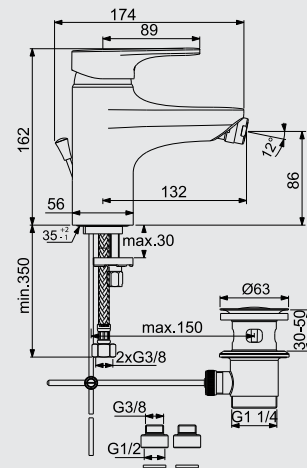

B0809AA

Single-lever, ceramic disk, wall exposed bath & shower fitting with cast body. Will fit with most shower hose.

خراط بانيو

IDYLL

This circle shape gives a simple and timeless design and much more than being a comfortable suite, it is a combination of different elements and a harmonious atmosphere where nothing is out of place.