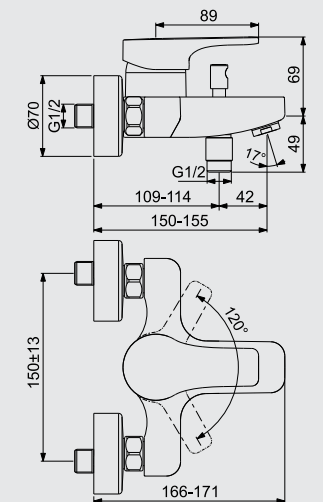

B0809AA

Single-lever, ceramic disk, wall exposed bath & shower fitting with cast body. Will fit with most shower hose.

خراط بانيو

IDYLL

This circle shape gives a simple and timeless design and much more than being a comfortable suite, it is a combination of different elements and a harmonious atmosphere where nothing is out of place.