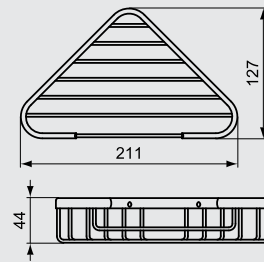

A9106AA
IOM Towel Rack Chrome
فواطة بانيو - كروم