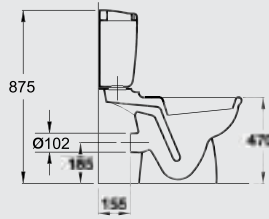

S 6454 AC
Straight grab rail 60 cm
مسند مستقيم ٦٠ سم

Design By: Ideal Standard

PLAN

Clarity of line and simplicity of form applies to the entire Plan™ collection, the design relationship between each piece is maintained in graceful and matching way.