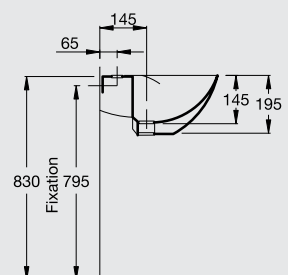

BASINS

أحواض

G 0600
Countertop lavatory
حوض كونترتوب

G 4103
Under Counter lavatory:
حوض يثبت تحت سطح أفقي

G 4102
Under Counter lavatory
حوض يثبت تحت سطح أفقي

G 0800
Countertop lavatory
حوض كونترتوب

G 0400
Hand wash basin
حوض يثبت بالحائط