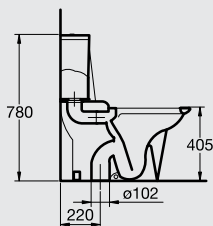

T 3445

Bowl P w/out douche
مرحاض صرف P بدون دوش

T 3446

Bowl S w/out douche
مرحاض صرف S بدون دوش

T 3455

Bowl P w/douche
مرحاض صرف P بالدوش

T 3456

Bowl S w/douche
مرحاض صرف S بالدوش

G 4034

Tank & trim   خزان بالعدة

G 6276

Seat & cover   سيديلي بلاستيك

G 3076

Bowl P/S back to wall w/out douche
مرحاض صرف P/S ميني بدون دوش

G 3086

Bowl P/S back to wall w/douche
مرحاض صرف P/S ميني بالدوش

G 6276

Seat & cover   سيديلي بلاستيك

G 900701

White connection bend From P to S
جلبة لتحويل الصرف من P الي S