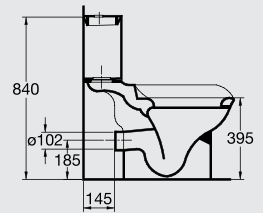

G 6900
Seat & cover soft close سديلي بلاستيك ذاتي الغلق

Code	A
R 3163	700
R 3133	620