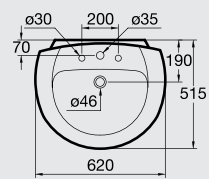

Code	A
R 3163	700
R 3133	620