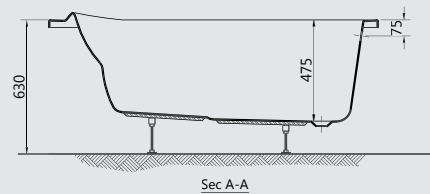

PLAN

Available in whirlpool systems

G 8849 Plan right 170x110 cm

بیتوفر کمساج

بلان یمن ۱۱۰x۱۷۰ سم

G 8848 Plan left 170x110 cm

بلان شمال ۱۱۰x۱۷۰ سم

G 8854 Plan 170x110 cm right or left side Panel

جانب لیانیو بلان یمن او شمال ۱۷۰x ۱۱۰ سم

TRANSAT

GA725 150x100 right

۱۰۰x ۱۵۰ یمن

GA735 150x100 right panel

جانب ۱۰۰x ۱۵۰ یمن

GA726 150x100 left

شمال ۱۰۰x ۱۵۰

GA736 150x100 left panel

جانب ۱۰۰x ۱۵۰ شمال

Right