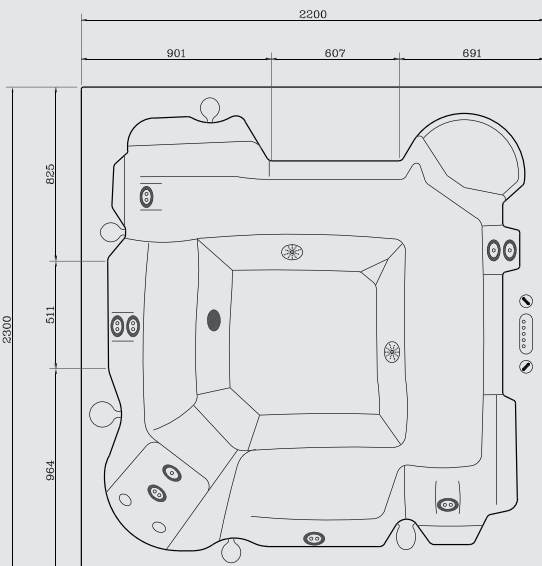

Spa Features

- Seating capacity : 5 adults
- Dimensions : 190 x 213 x 82(h) cm
- Water capacity: 236.8 gallons / 1076.6 litres
- Weight : 170kg dry / 1600kg filled (est.)
- Light : included
- Number of air jets : 16 jets
- Number of water jets : 16 (8 fixed - 8 Revolutionary)
- Control unit : electronic
- Timer : included
- Hydro massage pump : 1150 W, 230V, 1.54Hp
- Air blower : 1200 W, 230V, 1.61Hp
- Filter system : included (with: filter pump, 190W, 230V, skimer)
- Manual air control : 2 buttons included
- Electronic touch pad : included
- Water level sensor : included
- Heat element : included
- Discharge : 2 valves included