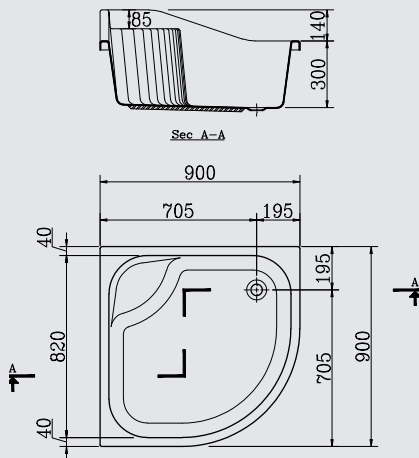

SHOWER TRAYS

Round Tray

GA707 Round Tray 90X90X30 w.seat w.panel

حمام قدم كورنر ٢٠ X ٩٠ X ٩٠ بالكرسي بالجانب ارتفاع ٤٥ سم من الامام

SHOWER TRAYS

G 8414 Square shower tray 90 x 90 w/Panel
حمام قدم مربع بالجانب (٩٠ X ٩٠ X ١٧) سم

G 8415 Square shower tray 80 x 80 w/Panel
حمام قدم مربع بالجانب (٨٠ X ٨٠ X ١٧) سم

GA 359 Square shower tray 70 x 70 w/Panel
حمام قدم مربع بالجانب (٧٠ X ٧٠ X ١٧) سم