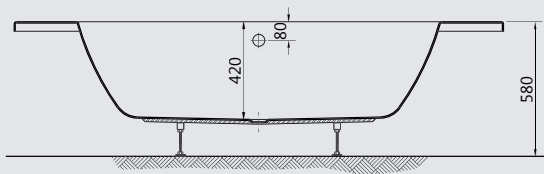

RELAX PLUS

Available in whirlpool systems يتوفر كمساج

G 8611 Relax Plus 150 x 150 cm ريلاكس بلس ١٥٠x١٥٠ سم

G 8676 Relax Plus 150 cm side Panel جانب لبانيو ريلاكس بلس ١٥٠ سم

Sec A-A

CLEO

Available in whirlpool systems with or without handle يتوفر كمساج و المقبض إختياري

G 8768 Cleo 150 x 150 cm كليو ١٥٠x١٥٠ سم

GA 568 Cleo 150 cm side Panel جانب لبانيو كليو ١٥٠ سم