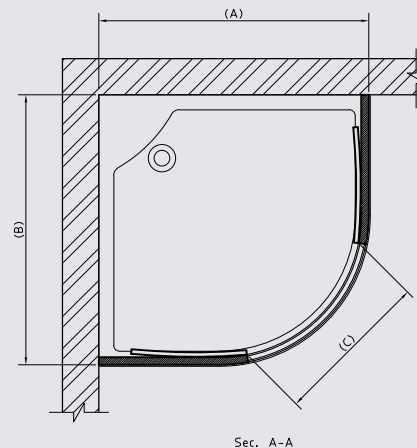

FRONT ELEVATION

Table of dimensions

SHOWER TRAY (Corner)	Dim.(A) Length(mm)	Dim.(B) Width(mm)	Dim.(C) Opening(mm)
800	800:820	800:820	465
900	900:920	900:920	555