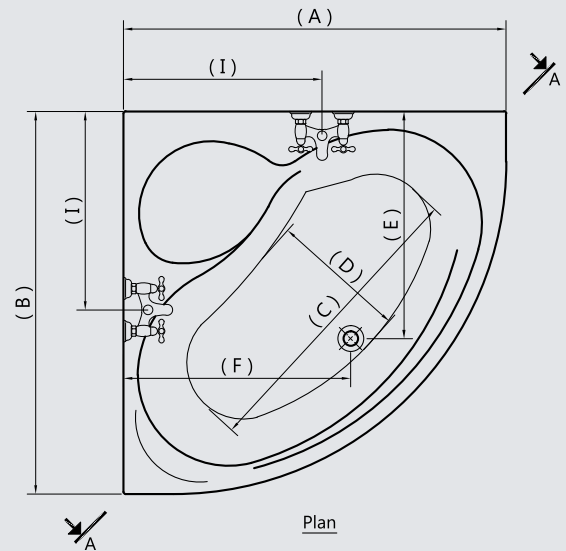

Code	Description	(A)	(B)	(C)	(D)	(E)	(F)	(I)	(G)	(H)	Height tub w/panel
G 8813	STREAM 1400X1400	1400	1400	1040	410	812	812	1000	455	75	590
GA 729	STREAM 1350X1350	1350	1350	1060	480	802	802	970	385	75	590
GA 728	STREAM 1300X1300	1300	1300	1060	540	780	780	940	385	75	590
G 8844	STREAM 1250X1250	1250	1250	1000	510	755	755	910	385	75	550
G 8802	STREAM 1200X1200	1200	1200	870	390	655	655	880	455	75	550
G 8898	STREAM 1150X1150	1150	1150	910	410	665	665	850	385	75	550