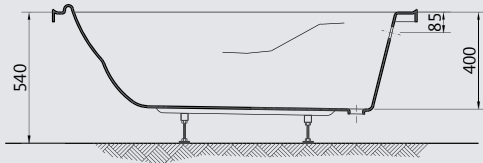

JUNIOR

G 8713 Junior 150 x 70 cm bathing tub with handgrips
جونيور ٧٠x١٥٠ سم بمقبض كروم

G 8757 150 cm side end panel جانب ١٥٠ سم

G 8570 70 cm Right or Left small end panel.
جانب صغير ٧٠ سم يمين او شمال

Sec A-A

SOPHIA

Available in whirlpool systems

GA712 Sophia 180x80 cm صوفيا ١٨٠ X ٨٠ سم

GA711 Sophia 170x80 cm صوفيا ١٧٠ X ٨٠ سم

GA710 Sophia 170x75 cm صوفيا ١٧٠ X ٧٥ سم

G8720 Sophia 170x70 cm صوفيا ١٧٠ X ٧٠ سم

G8730 Sophia 160x70 cm صوفيا ١٦٠ X ٧٠ سم

G7410 Sophia 150x70 cm صوفيا ١٥٠ X ٧٠ سم

GA709 Sophia 140x70 cm صوفيا ١٤٠ X ٧٠ سم

GA708 Sophia 120x70 cm صوفيا ١٢٠ X ٧٠ سم

G8645 Panel 180 cm جانب ١٨٠ سم

G8694 Panel 170 cm جانب ١٧٠ سم

G8556 Panel 160 cm جانب ١٦٠ سم

G8757 Panel 150 cm جانب ١٥٠ سم

G8555 Panel 140 cm جانب ١٤٠ سم

G8643 Panel 120 cm جانب ١٢٠ سم

G8746 Small panel 80 cm right or left جانب ٨٠ سم يمين أو شمال

G8641 Small panel 75 cm right or left جانب ٧٥ سم يمين أو شمال

G8570 Small panel 70 cm right or left جانب ٧٠ سم يمين أو شمال

Code	Description	(A)	(B)	(C)	(D)	(E)	(F)	(I)	(G)	(H)	Height tub w/panel
GA 712	Sophia 1800X800	1800	800	1170	420	290	400	1100	380	75	540
GA 711	Sophia 1700X800	1700	800	1070	420	290	400	1000	380	75	540
GA 710	Sophia 1700X750	1700	750	1070	370	290	375	1000	380	75	540
G 8720	Sophia 1700X700	1700	700	1100	320	290	350	1000	380	75	540
G 8730	Sophia 1600X700	1600	700	1010	290	290	350	850	380	75	540
G 7410	Sophia 1500X700	1500	700	870	320	290	350	850	380	75	540
GA 709	Sophia 1400X700	1400	700	820	320	250	350	800	380	75	540
GA 708	Sophia 1200X700	1200	700	620	320	250	350	750	380	75	540