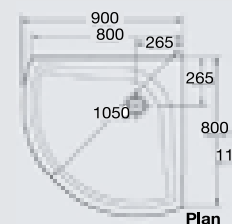

SUPER SHOWER 2000/2500

G 9297 Super Shower 2000 right سوپر شاور ۲۰۰۰ یمین

GA 386 Super Shower 2000 left سوپر شاور ۲۰۰۰ شمال

Note: available in right or left version يتوفر بانينو مساج یمین او شمال

Showering Environment

- 3 Shower modes
- 8 Body jets
- Fixed overhead & handspray
- Whirpool system (optional for Super 2500)
- 2 Neck and 3 back jets
- Thermostatic control & multi way Diverter
- Corner seat & Mirror

Right

SUPER SHOWER 1000

G 9294 Super Shower 1000 سوپر شاور ۱۰۰۰

Showering Environment

- 3 Shower modes
- 8 Body jets
- Fixed overhead & handspray
- Built-in lightening
- 2 Neck and 3 back jets
- 2 Foot jets
- Thermostatic control Mixer & multi way Diverter
- Corner seat
- Mirror

Plan