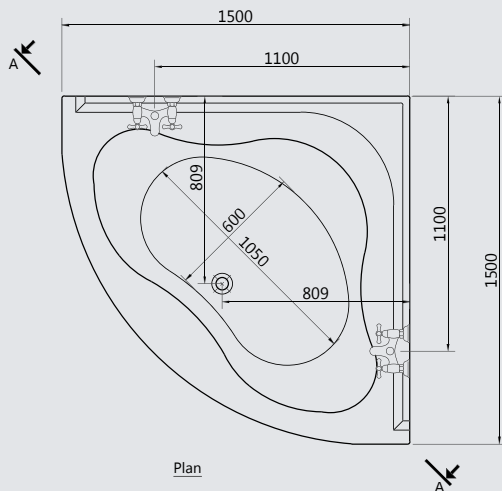

## CREDO

Ideal Standard provides a variety of tub sizes to meet most installation needs. Our Credo™ corner bathing tub features a design-integrated seat with extra depth as well as a generous bathing area, but will fit neatly into a 130, 135, 140 cm corner area.

## RELAX PLUS

Available in whirlpool systems يتوفر كمساج

G 8611 Relax Plus 150 x 150 cm ريلاكس بلس ١٥٠x١٥٠ سم

G 8676 Relax Plus 150 cm side Panel جانب لبانيو ريلاكس بلس ١٥٠ سم

Sec A-A

Plan