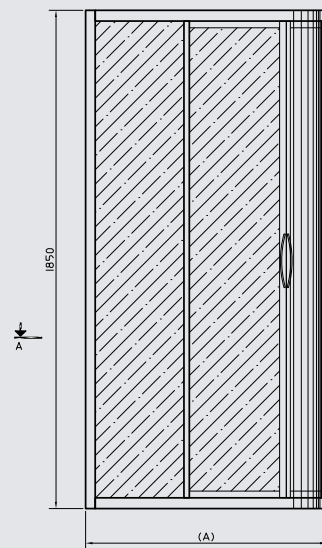

FRONT ELEVATION

Table of dimensions

SHOWER TRAY (Corner)	Dim.(A) Length(mm)	Dim.(B) Width(mm)	Dim.(C) Opening(mm)
800	800:820	800:820	465
900	900:920	900:920	555