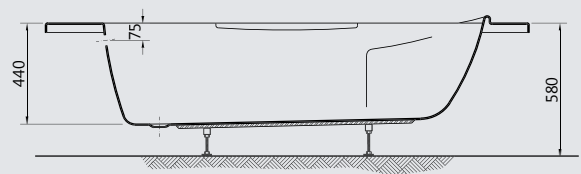

## CREDO

Ideal Standard provides a variety of tub sizes to meet most installation needs. Our Credo™ corner bathing tub features a design-integrated seat with extra depth as well as a generous bathing area, but will fit neatly into a 130, 135, 140 cm corner area.

## CLEO

Available in whirlpool systems with or without handle يتوفر كمساج و المقبض إختياري

G 8768 Cleo 150 x 150 cm كليو ١٥٠x١٥٠ سم

GA 568 Cleo 150 cm side Panel جانب لبانيو كليو ١٥٠ سم

Sec A-A

Plan