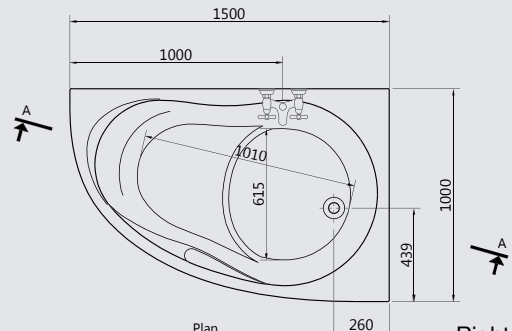

PLAN

Available in whirlpool systems

G 8849 Plan right 170x110 cm

بیتوفر کمساج

بلان یمن ۱۱۰x۱۷۰ سم

G 8848 Plan left 170x110 cm

بلان شمال ۱۱۰x۱۷۰ سم

G 8854 Plan 170x110 cm right or left side Panel

جانب لیانیو بلان یمن او شمال ۱۷۰x ۱۱۰ سم

TRANSAT

GA725 150x100 right

۱۰۰x ۱۵۰ یمن

GA735 150x100 right panel

جانب ۱۰۰x ۱۵۰ یمن

GA726 150x100 left

شمال ۱۰۰x ۱۵۰

GA736 150x100 left panel

جانب ۱۰۰x ۱۵۰ شمال

Right