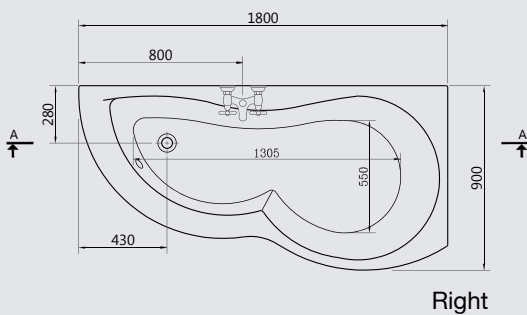

DAHLIA

- GA723 180x90 right سم يمين ٩٠x١٨٠
- GA733 180x90 right panel جانب يمين ٩٠x١٨٠ سم
- GA724 180x90 left سم شمال ٩٠x١٨٠
- GA734 180x90 left panel جانب داليا ٩٠x١٨٠ سم شمال