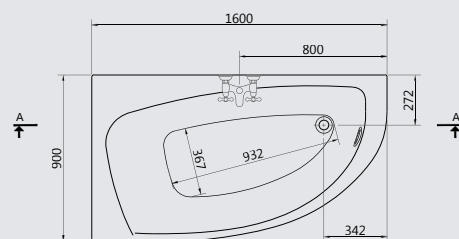

SURF

Available in whirlpool systems

بتوفر كمساج

- G 8689 Surf right 160x90 cm   سيرف يمين ٩٠x١٦٠ سم
- G 8688 Surf Left 160x90 cm   سيرف شمال ٩٠x١٦٠ سم
- GA 464 Surf right 150x80 cm   سيرف يمين ٨٠ X ١٥٠ سم
- GA 465 Surf Left 150x80 cm   سيرف شمال ٨٠ X ١٥٠ سم
- G 8662 Surf 160cm Right panel   جانب سيرف ٩٠ X ١٦٠ سم يمين
- GA 547 Surf 160cm Left panel   جانب سيرف ٩٠ X ١٦٠ سم شمال
- GA 480 Surf 150x80cm Right or Left panel   جانب سيرف ٨٠ X ١٥٠ سم يمين أو شمال

PLAYA

- GA830 160x90 right   يمين ٩٠x١٦٠
- G8662 160x90 cm Right Panel   جانب بلايا ٩٠ X ١٦٠ سم يمين
- GA831 160x90 left   شمال ٩٠x١٦٠
- GA547 160x90 cm Left Panel   جانب بلايا ٩٠ X ١٦٠ سم شمال

Left