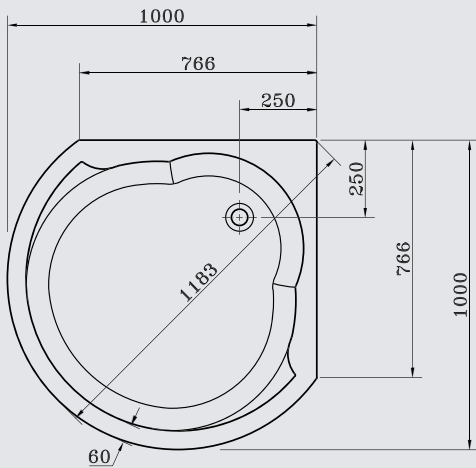

SHOWER TRAYS

SHOWER TRAYS

GA 473 Round Tray for super shower (100 x 100) cm w.panel.
حمام قدم كورنر بالجانب لسوبر شاور (١٠٠ X ١٠٠) سم

G 8766 Round Tray for super shower (90 x 90) cm w.panel.
حمام قدم كورنر بالجانب لسوبر شاور (٩٠ X ٩٠) سم

Sec A-A