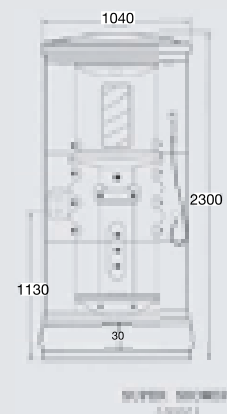

SUPER SHOWER 2000/2500

G 9297 Super Shower 2000 right سوپر شاور ۲۰۰۰ یمین

GA 386 Super Shower 2000 left سوپر شاور ۲۰۰۰ شمال

Note: available in right or left version يتوفر بانينو مساج یمین او شمال

Showering Environment

- 3 Shower modes
- 8 Body jets
- Fixed overhead & handspray
- Whirpool system (optional for Super 2500)
- 2 Neck and 3 back jets
- Thermostatic control & multi way Diverter
- Corner seat & Mirror

Right

SUPER SHOWER 1000

G 9294 Super Shower 1000 سوپر شاور ۱۰۰۰

Showering Environment

- 3 Shower modes
- 8 Body jets
- Fixed overhead & handspray
- Built-in lightening
- 2 Neck and 3 back jets
- 2 Foot jets
- Thermostatic control Mixer & multi way Diverter
- Corner seat
- Mirror

Plan