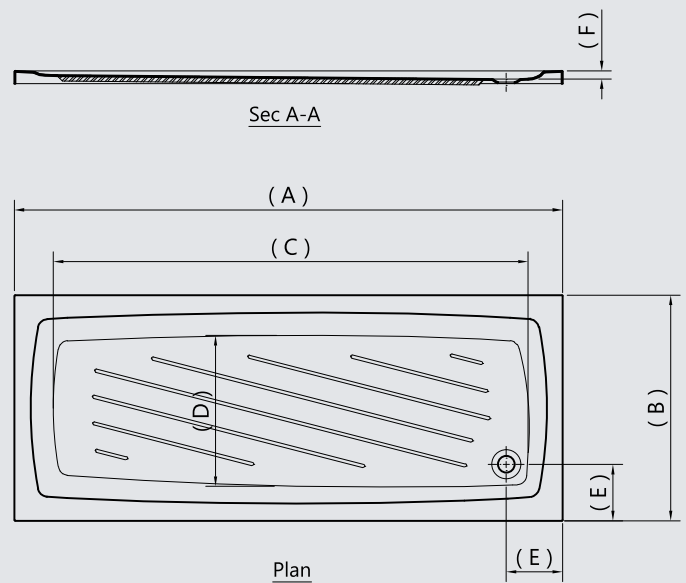

Code	Description	Shape	(A)	(B)	(C)	(D)	(E)	(F)
GA 706	New Ultra Tray 1700X700	Rectangle	1700	700	1470	470	175	25
GA 705	New Ultra Tray 1500X700	Rectangle	1500	700	1270	470	175	25
GA 704	New Ultra Tray 1200X800	Rectangle	1200	800	975	570	175	25
GA 703	New Ultra Tray 1200X700	Rectangle	1200	700	975	470	175	25
GA 702	New Ultra Tray 1000X700	Rectangle	1000	700	775	470	175	25
GA 701	New Ultra Tray 900X900	Squared	900	900	675	675	175	25
GA 700	New Ultra Tray 800X800	Squared	800	800	575	575	175	25
GA 699	New Ultra Tray 700X700	Squared	700	700	475	475	175	25