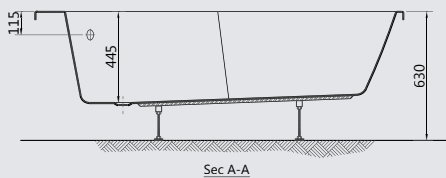

DAHLIA

- GA723 180x90 right سم يمين ٩٠x١٨٠
- GA733 180x90 right panel جانب يمين ٩٠x١٨٠ سم
- GA724 180x90 left سم شمال ٩٠x١٨٠
- GA734 180x90 left panel جانب داليا ٩٠x١٨٠ سم شمال