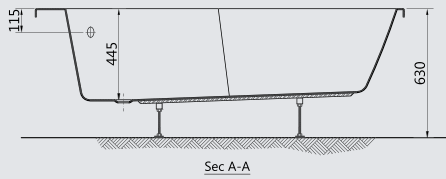

DAHLIA

- GA723 180x90 right سم يمين ٩٠x١٨٠
- GA733 180x90 right panel جانب يمين ٩٠x١٨٠ سم
- GA724 180x90 left سم شمال ٩٠x١٨٠
- GA734 180x90 left panel جانب داليا ٩٠x١٨٠ سم شمال