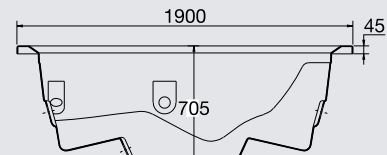

SPA

G9274 Spa 213x190x82 cm

سپا ۲۱۳ × ۱۹۰ × ۸۲ سم

Spa Features

- Seating capacity : 5 adults
- Dimensions : 190 x 213 x 82(h) cm
- Water capacity: 236.8 gallons / 1076.6 litres
- Weight : 170kg dry / 1600kg filled (est.)
- Light : included
- Number of air jets : 16 jets
- Number of water jets : 16 (8 fixed - 8 Revolutionary)
- Control unit : electronic
- Timer : included
- Hydro massage pump : 1150 W, 230V, 1.54Hp
- Air blower : 1200 W, 230V, 1.61Hp
- Filter system : included (with: filter pump, 190W, 230V, skimer)
- Manual air control : 2 buttons included
- Electronic touch pad : included
- Water level sensor : included
- Heat element : included
- Discharge : 2 valves included

MINI SPA

G 9286 Mini Spa 190x170x82 cm

مینی سبا ۱۹۰ × ۱۷۰ × ۸۲ سم

Mini Spa Features

- Seating capacity : 4 adults
- Dimensions : 190 x 170 x 82(h) cm
- Water capacity: 132 gallons / 600 litres
- Weight : 45kg dry / 845kg filled (est.)
- Light : option
- Number of water jets : 10 (5 fixed - 5Revolutionary)
- Control unit : manual
- Hydro massage pump : 1200w / 230v / 1.61Hp
- Manual air control : 2 buttons included
- Discharge : 2 valves included

Sec A-A