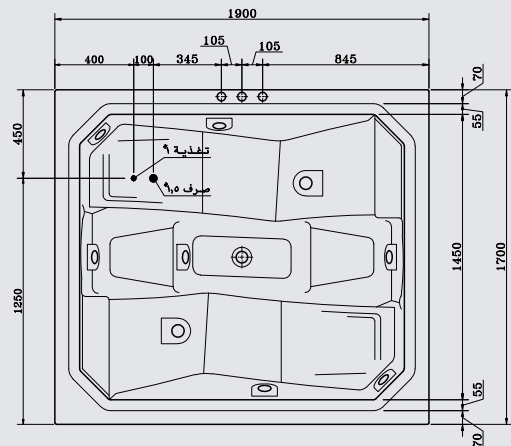

### Mini Spa Features

- Seating capacity : 4 adults
- Dimensions : 190 x 170 x 82(h) cm
- Water capacity: 132 gallons / 600 litres
- Weight : 45kg dry / 845kg filled (est.)
- Light : option
- Number of water jets : 10 (5 fixed - 5Revolutionary)
- Control unit : manual
- Hydro massage pump : 1200w / 230v / 1.61Hp
- Manual air control : 2 buttons included
- Discharge : 2 valves included