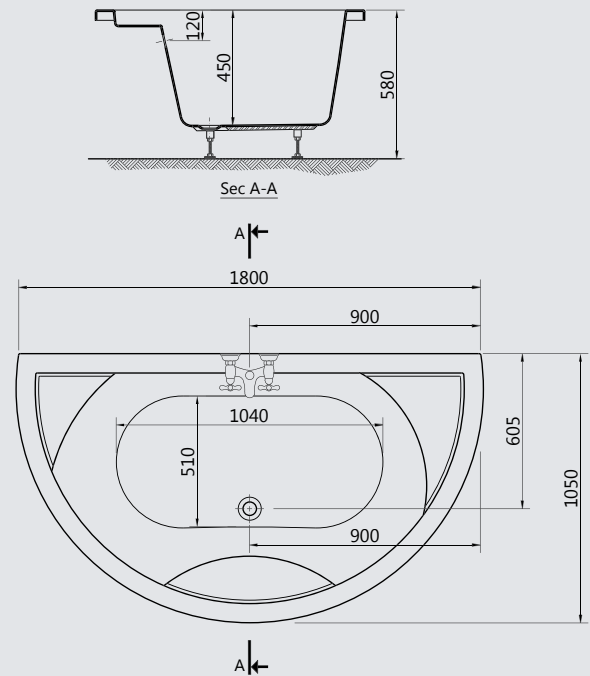

## SMILE

G 8791 Smile 180x105 cm

سمایل ۱۰۵ x ۱۸۰ سم

G 8793 Smile Panel

جانب لیانیو سمایل

# RELAX PLUS

Our Relax Plus™ bathing tub has double the bathing area of most rectangular tubs. Our unique design incorporates modern aesthetics as well as an extra large bathing well for the ultimate in luxurious bathing. Yet, this corner tub will fit conveniently in most any installation due to the standard 150 x 150cm outside dimension.