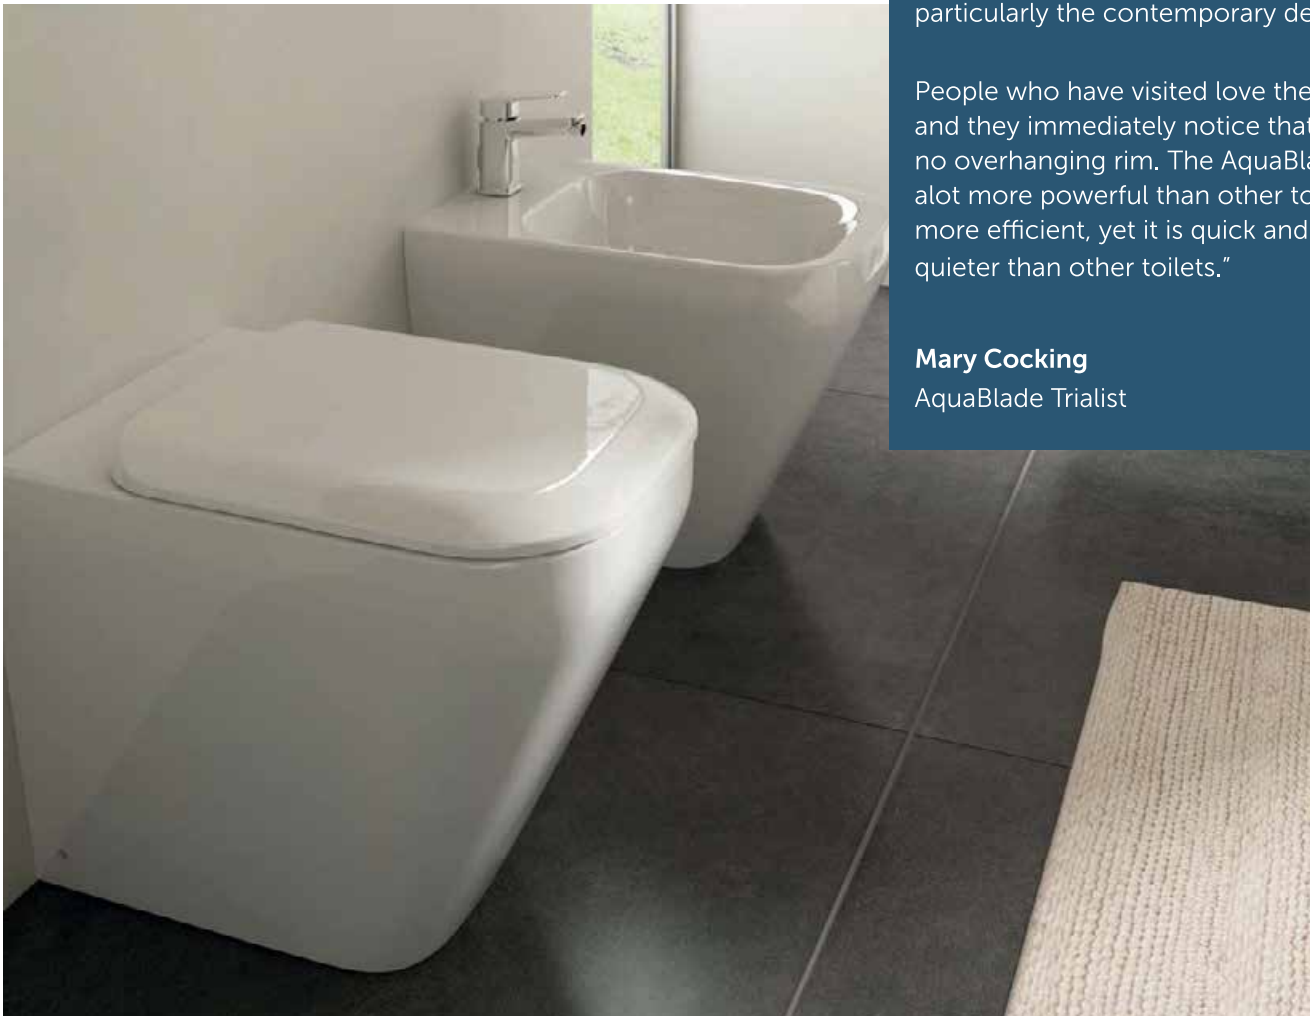

"I really love the simplicity of my new toilet with AquaBlade™ Technology particularly the contemporary design.

People who have visited love the toilet and they immediately notice that there is no overhanging rim. The AquaBlade™ is a lot more powerful than other toilets and more efficient, yet it is quick and much quieter than other toilets."

Mary Cocking

AquaBlade Trialist